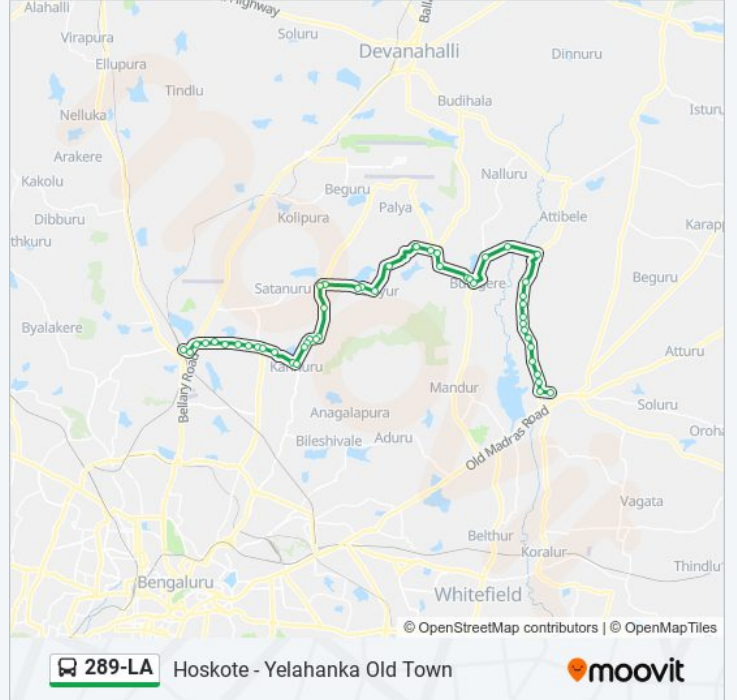

Gummanahalli
Gopalapura
Gopalapura (Towards Budigere)
Yediyuru Bagalur
Mahadeva Kodigehalli
Mahadeva Kodigehalli
Are Binnamangala
Are Bannimangala
Gollahalli
Gollahalli Cross (Towards Budigere)
Manchappanahalli Gate
Spriling School
Deshnarayanawamy Temple
Budigere
Chowdappanahalli
Gangawara
Kammasandra
Hasigaala
Sun Valley Public School Thimmsandra
Vabasandra Gate
Lakkondahalli Gate
Venkatapura Gate Lakkondahalli
Lakkondahalli Temple
Shanknipura Gate
Halappanahalli
Kaateramma Devasthanam
Kumbalahalli Gate
Uparahalli Gate
Raghavendra Circle
Hoskote Old Bus Stand

Direction: Yelahanka Old Town

52 stops

289-LA bus Time Schedule

Yelahanka Old Town Route Timetable: