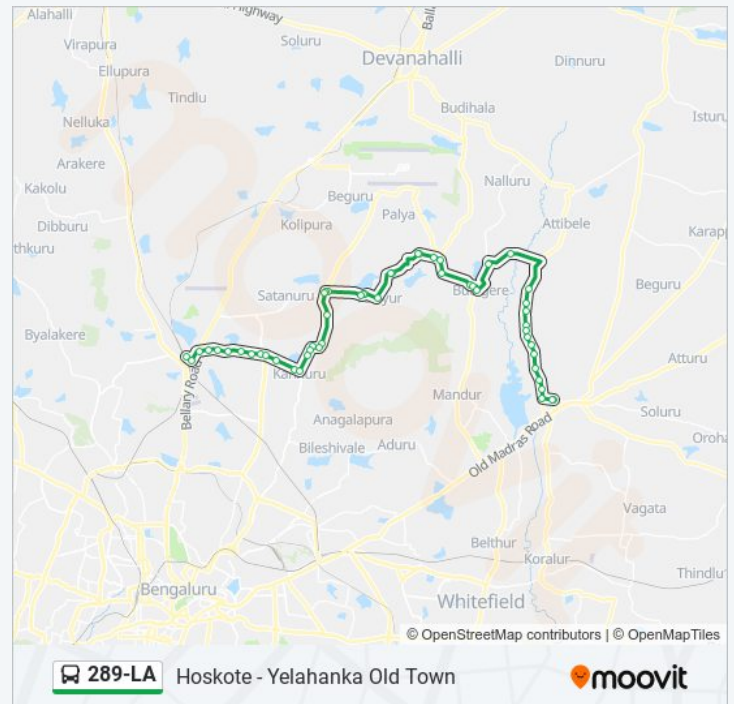

Direction: Yelahanka Old Town

52 stops

289-LA bus Time Schedule

Yelahanka Old Town Route Timetable:

Hoskote Old Bus Stand
Hoskote Old Bus Stand
Raghavendra Circle
Uparahalli Gate
Kumbalahalli Gate
Kaateramma Devasthanana
Halappanahalli
Shanknipura Gate
Lakkondahalli Temple
Venkatapura Gate Lakkondahalli
Lakkondahalli Gate
Vabasandra Gate
Sun Valley Public School Thimmsandra
Hasigaala
Gangawara
Chowdappanahalli
Budigere
Deshnarayanaswamy Temple
Spriling School
Manchappanahalli Gate
Gollahalli Cross (Towards Devanahalli)
Gollahalli
Are Bannimangala
Are Binnamangala
Mahadeva Kodigehalli
Kodigehalli Yelahanka Road
Yediyuru Bagalur
Gopalapura (Towards Bagaluru)
Gopalpura Rajajinagara
Gummanahalli
Bagaluru
Bagaluru

Sunday	11:55
Monday	11:55
Tuesday	11:55
Wednesday	11:55
Thursday	11:55
Friday	11:55
Saturday	11:55

289-LA bus Info

Direction: Yelahanka Old Town

Stops: 52

Trip Duration: 74 min

Line Summary:

Bagalur Santhe

Chakkalatti