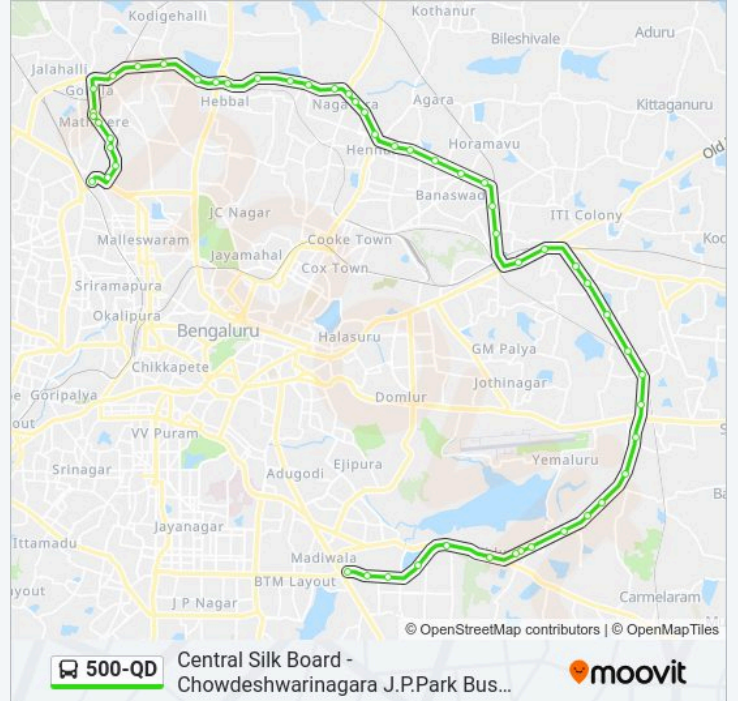

Agara Junction (Ring Road)

Depot 25 Gate (Ring Road)

14th Main H.S.R.Layout

S.I.Apartment (H.S.R.Layout)

Central Silk Board

Direction: Chowdeshwarinagara J.P.Park Bus Stand

47 stops

[VIEW LINE SCHEDULE](#)