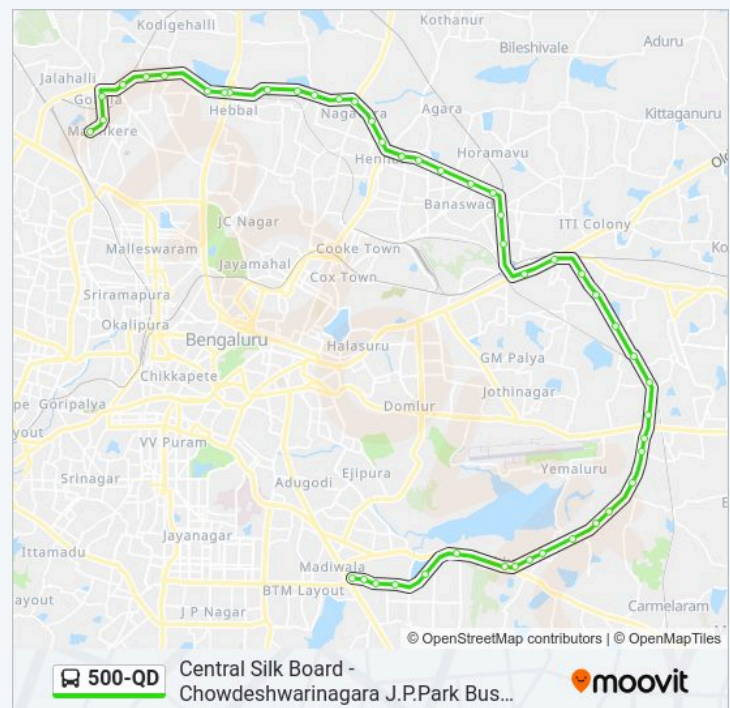

500-QD bus Time Schedule

Chowdeshwarinagara J.P.Park Bus Stand Route

Timetable:

Sunday	07:50 - 19:55
Monday	07:50 - 19:55
Tuesday	07:50 - 19:55
Wednesday	07:50 - 19:55
Thursday	07:50 - 19:55
Friday	07:50 - 19:55
Saturday	07:50 - 19:55

500-QD bus Info

Direction: Chowdeshwarinagara J.P.Park Bus Stand

Stops: 47

Trip Duration: 95 min

Line Summary:

Babusabpalya

80 Feet Road Kalyananagara

Kalyananagara