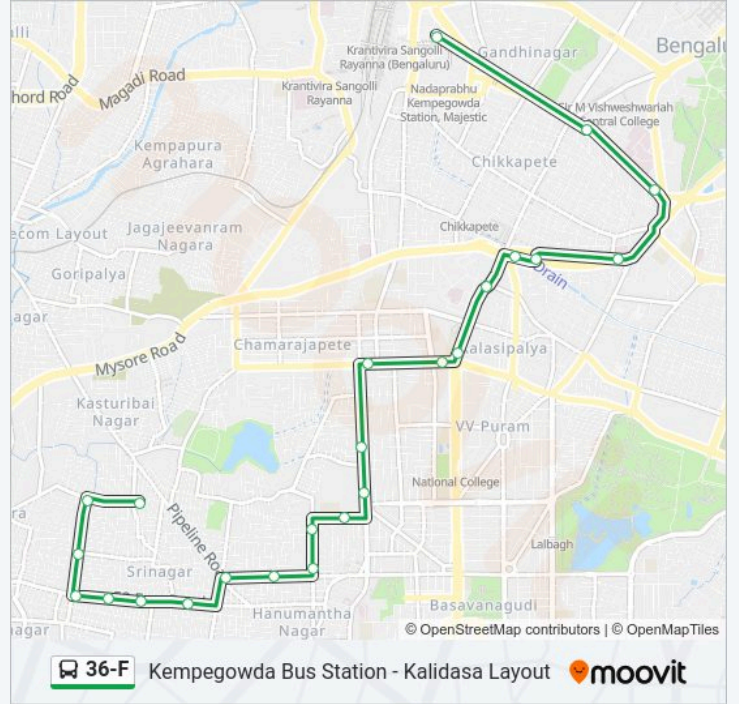

K.R.Market

K.R.Market

Town Hall

St.Marthas Hospital Corporation

Mysore Bank

Kempegowda Bus Station

36-F bus time schedules and route maps are available in an offline PDF at moovitapp.com. Use the Moovit App to see live bus times, train schedule or subway schedule, and step-by-step directions for all public transit in Bengaluru.

© 2024 Moovit - All Rights Reserved