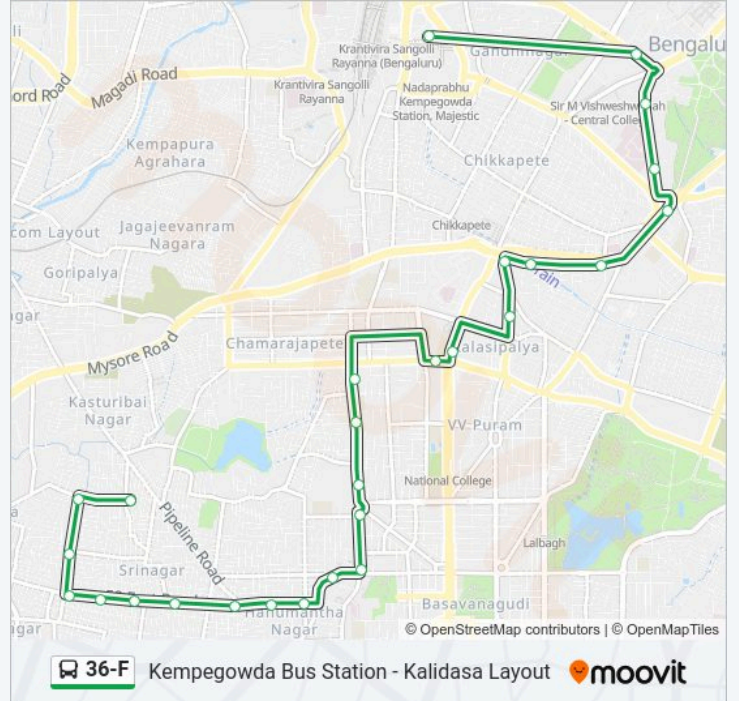

Direction: Kalidasa Layout

27 stops

[VIEW LINE SCHEDULE](#)

- Kempegowda Bus Station
- Maharani College
- K.R.Circle
- St Marthas Hospital Corporation
- Corporation
- Town Hall
- Krishnarajendra Market
- K.R.Market
- K.R.Market (Kalasipalya)
- Makkala Koota / Mahila Seva Samaja
- Makkala Koota
- Chamarajapete
- Bangalore High School
- Ramakrishna Ashrama
- Ramakrishna Ashrama
- Bull Temple
- Hanumanthanagara Ward Office
- Cs-Hanumanthanagara Canara Bank
- Subramanya Swamy Temple
- Nirmala Store
- Apex Bank

36-F bus Info

Direction: Kalidasa Layout

Stops: 27

Trip Duration: 31 min

Line Summary:

Nagendra Block

Banashankari 1st Stage Muneshwara Block K.E.B.

Muneshwara Block

Muneshwara Block Last Stop

Telecom Layout

Kalidasa Layout

Direction: Kempegowda Bus Station

24 stops

[VIEW LINE SCHEDULE](#)

Kalidasa Layout

Telecom Layout

36-F bus Info

Direction: Kempegowda Bus Station

Stops: 24

Trip Duration: 26 min

Line Summary:

K.R.Market

K.R.Market

Town Hall