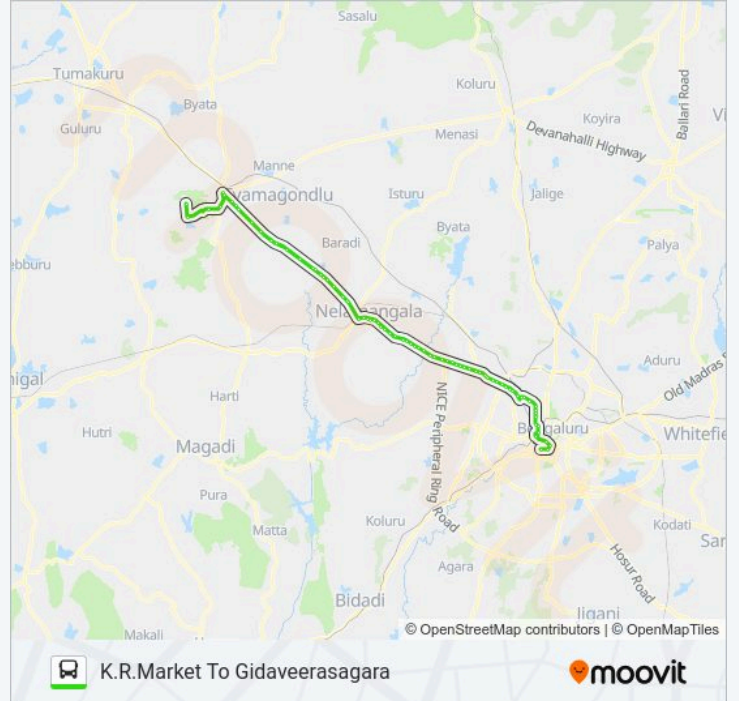

C.M.T.I.

S.R.S.Peenya

Peenya

Jalahalli Cross

Jalahalli Metro Station

Jalahalli Cross

T Dasarahalli

8th Mile Dasarahalli

Nagasandra Metro Station

Widia Factory

Marison Factory

Chikkabidarakallu

Jindal

Anchepalya

Madavara Nice Road Junction (B.I.E.C)

T.C.I.

Madanayakanahalli

Makali - Tumkur Road

Adakimaranahalli Bridge

Adakamaranahalli

Ravuthanahalli Cross

Dasanapura

Devannanapalya

Arishinakunte

Vishwa Shanti Ashrama

Binnamangala

Nursery Nelamangala

Weavers Colony Nelamangala

T.B Nelamangala

Anjaneya Temple Nelamangala

Nelamangala Bus Stand

Nelamangala Hunasemara