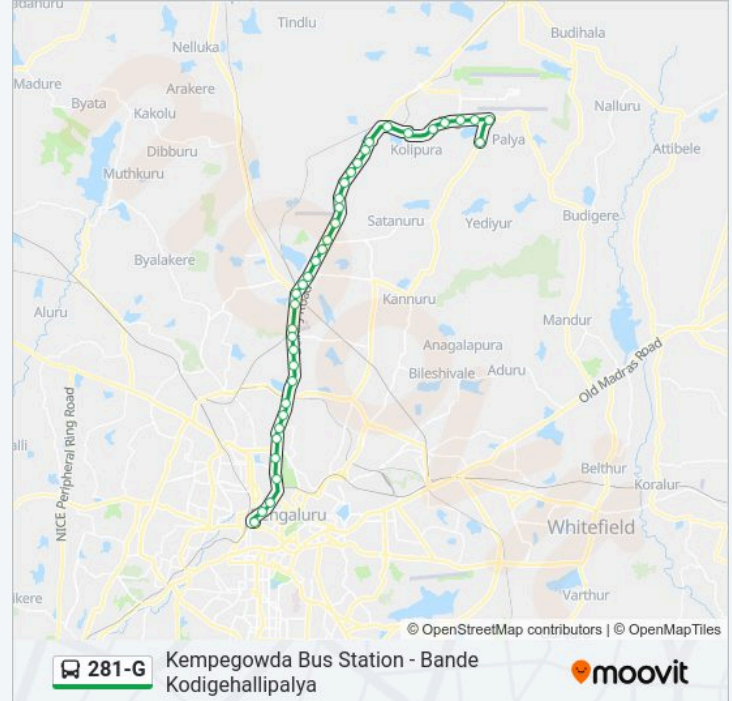

Indian Air Force Yelahanka

Bharathi Nagara

Hunasamaranahalli

S.M.V.I.T.Cross

Bettahalasuru Cross

Vidyanagara Cross

Kadugenahalli Gate

Chikkajala

Meenakunte

Doddajala

Shettigere

Muthugadahalli

Beguru

Chikkanahalli

Mylanahalli

Bande Kodigehallipalya

Direction: Kempegowda Bus Station

39 stops

[VIEW LINE SCHEDULE](#)

Bande Kodigehallipalya

Mylanahalli

Chikkanahalli

Beguru (Towards Yalahanka)

Muthugadahalli

Shettigere

Doddajala

Meenakunte

Chikkajala

Kadugenahalli Gate

Vidyanagara Cross

Bettahalasuru Cross

S.M.V.I.T.Cross

281-G bus Time Schedule

Kempegowda Bus Station Route Timetable:

Sunday	05:00 - 08:10
Monday	05:00 - 08:10
Tuesday	05:00 - 08:10
Wednesday	05:00 - 08:10
Thursday	05:00 - 08:10
Friday	05:00 - 08:10
Saturday	05:00 - 08:10

281-G bus Info

Direction: Kempegowda Bus Station

Stops: 39

Trip Duration: 63 min

Line Summary: