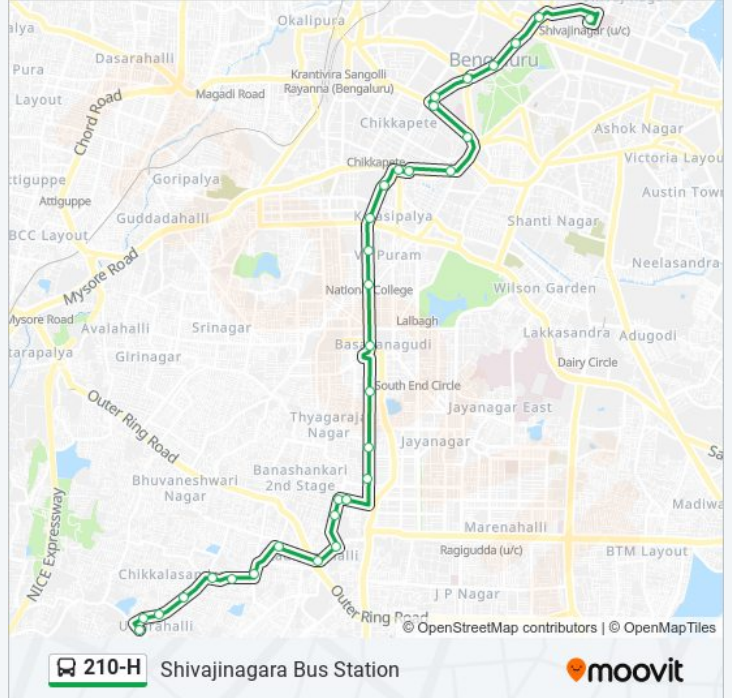

**210-H bus Info**

**Direction:** Shivajinagara Bus Station

**Stops:** 32

**Trip Duration:** 40 min

**Line Summary:**

K.R.Market

Town Hall

St.Marthas Hospital Corporation

Mysore Bank

City Civil Court

K.R.Circle

Vidhana Soudha Metro Station

Vidhana Soudha Karnataka High Court

Indian Express

Shivajinagara Bus Station

**Direction: Uttarahalli**

33 stops

[VIEW LINE SCHEDULE](#)

Shivajinagara Bus Station

Indian Express

Indian Express

G.P.O.

Vidhana Soudha Karnataka High Court

Vidhana Soudha Metro Station