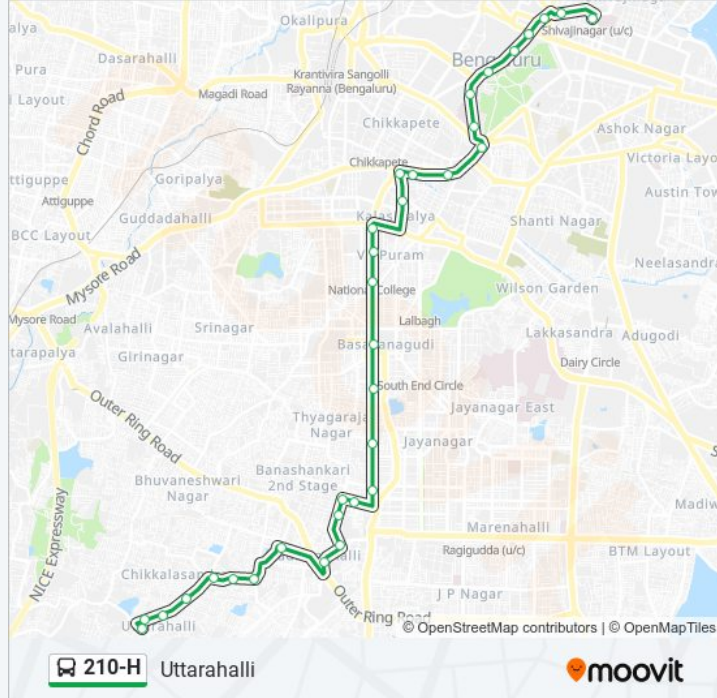

M.M.Industries

Mono Type

Mono Type

Monotype Corporation

Cauvery Nagara

Yarabnagara

Kadirenahalli Cross

Kadirenahalli Village

Prarthana School

Gowdanapalya

Chikkallasandra Aralimara

Chikkallasandra Bank Colony

K.R.Hospital Uttarahalli

Uttarahalli

Uttarahalli

210-H bus time schedules and route maps are available in an offline PDF at moovitapp.com. Use the Moovit App to see live bus times, train schedule or subway schedule, and step-by-step directions for all public transit in Bengaluru.

© 2024 Moovit - All Rights Reserved