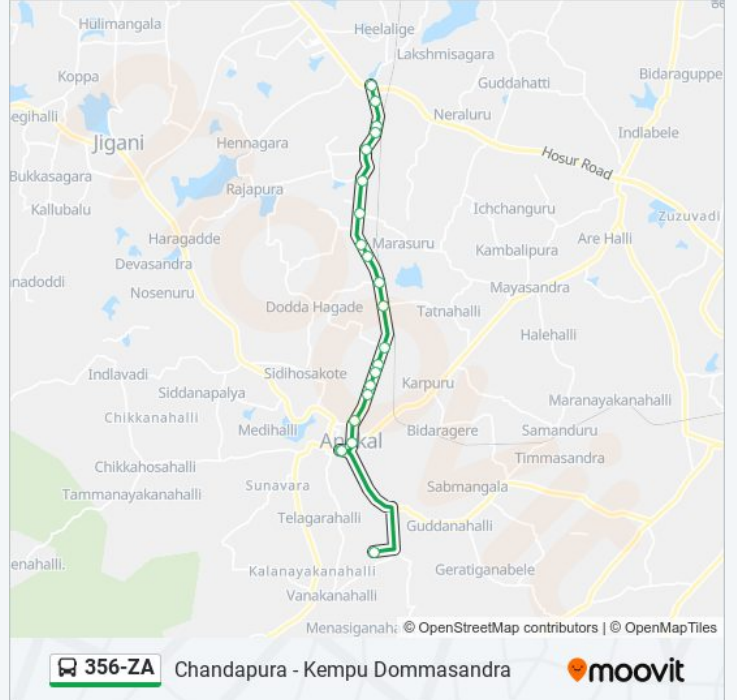

 **356-ZA****Chandapura - Kempu Dommasandra**[Get The App](#)

The 356-ZA bus line (Chandapura - Kempu Dommasandra) has 2 routes. For regular weekdays, their operation hours are: (1) Chandapura: 08:20 - 17:35(2) Kempu Dommasandra: 07:25

Use the Moovit App to find the closest 356-ZA bus station near you and find out when is the next 356-ZA bus arriving.

Direction: Chandapura

21 stops

[VIEW LINE SCHEDULE](#)

Kempu Dommasandra
Anekal
Anekal
Chowdareddy Circle
Anjaneya Temple Anekal
Janatha Colony
Kavala Hosahalli
Kavalahosahalli Janatha Colony
Chikkahagade Gate / Alliance University
Karpura Gate / Aravantigepura
Avadadenahalli Gate
Byagadadenahalli Cross
R.K.Farm
S.R.Kalyana Mantapa
Marasur Gate
Ramakrishnapura Gate
Iggluru
Suryanagara
Suryacity Gate
Chandapura K.E.B.
Chandapura

356-ZA bus Time Schedule

Chandapura Route Timetable:

Sunday	08:20 - 17:35
Monday	08:20 - 17:35
Tuesday	08:20 - 17:35
Wednesday	08:20 - 17:35
Thursday	08:20 - 17:35
Friday	08:20 - 17:35
Saturday	08:20 - 17:35

356-ZA bus Info**Direction:** Chandapura**Stops:** 21**Trip Duration:** 36 min**Line Summary:**

Direction: Kempu Dommasandra

21 stops

[VIEW LINE SCHEDULE](#)

- Chandapura
- Chandapura
- Chandapura K.E.B.
- Suryacity Gate
- Suryanagara
- Iggluru
- Ramakrishnapura Gate
- Marasur Gate
- S.R.Kalyana Mantapa
- R.K.Farm
- Byagadadenahalli Cross
- Avadadenahalli Gate
- Karpura Gate / Aravantigepura
- Chikkahagade Gate / Alliance University
- Kavalahosahalli Janatha Colony
- Kavala Hosahalli
- Janatha Colony
- Chowdareddy Circle