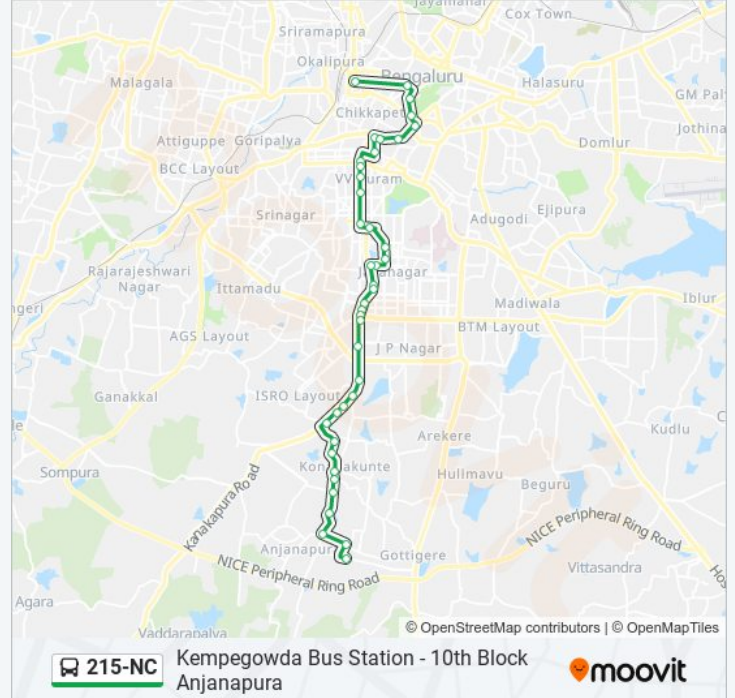

The 215-NC bus line (Kempegowda Bus Station - 10th Block Anjanapura) has 2 routes. For regular weekdays, their operation hours are:

(1) 10th Block Anjanapura: 09:50 - 18:30(2) Kempegowda Bus Station: 07:05 - 08:05

Use the Moovit App to find the closest 215-NC bus station near you and find out when is the next 215-NC bus arriving.

Direction: 10th Block Anjanapura

40 stops

[VIEW LINE SCHEDULE](#)

Kempegowda Bus Station
Maharani College
K.R.Circle
St Marthas Hospital Corporation
Corporation
Town Hall
Krishnarajendra Market
K.R.Market
K.R.Market (Kalasipalya)
Makkala Koota / Mahila Seva Samaja
Makkala Koota
Mahila Seva Samaja
National College
Basavanagudi Police Station
Krishna Rao Park
Ranadheera Kanteerava Park
Nanda Talkies
6th Block Jayanagara
Yediyur
Deepak Nursing Home
Deepak Nursing Home

215-NC bus Info**Direction:** 10th Block Anjanapura**Stops:** 40**Trip Duration:** 51 min**Line Summary:**

Hunase Mara Banashankari

Hunasemara

Banashankari T.T.M.C

Banashankari Bus Station

Sarakki

Jaraganahalli

Avalahalli Tippu Circle

Nandi Garden Kothanur

Anjanapura

Krb Indian Oil Petrol Bunk Kembathalli

Anjanapura 10th Block

Direction: Kempegowda Bus Station

36 stops

[VIEW LINE SCHEDULE](#)