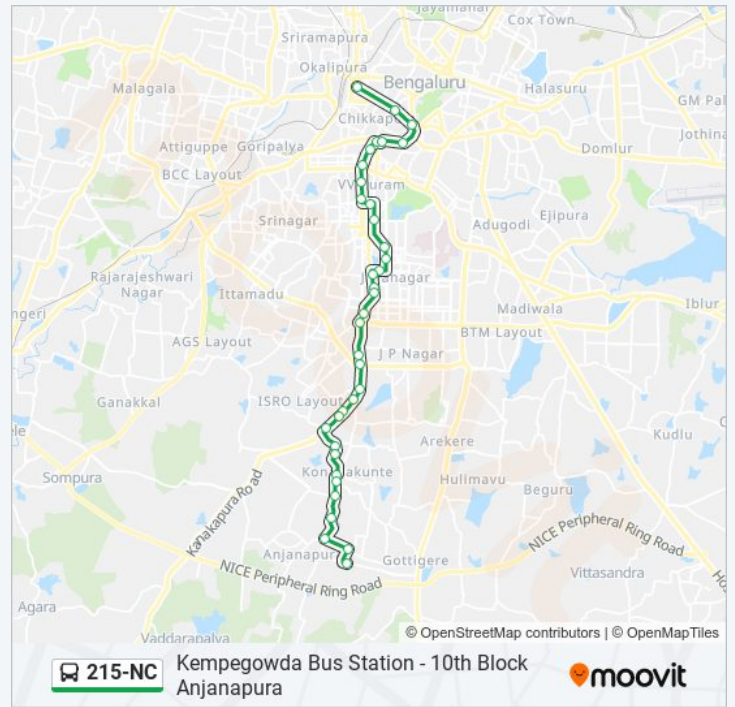

Metro Whole Sale (Kanakapura Road)

Yelachenahalli Metro Station

Yelachenahalli

Jaraganahalli

J.P.Nagara Metro Station

Sarakki

Banashankari Bus Station

Hunasemara

Deepak Nursing Home

Deepak Nursing Home

Yediyur

6th Block Jayanagara

Nanda Talkies

South End Circle

M.N.Krishnarao Park

Vasavi Vidya Mandira

National College

Mahila Seva Samaja

Makkala Koota / Mahila Seva Samaja

K.R.Market (Kalasipalya)

K.R.Market

K.R.Market

Town Hall

St.Marthas Hospital Corporation

Mysore Bank

Kempegowda Bus Station

215-NC bus time schedules and route maps are available in an offline PDF at moovitapp.com. Use the Moovit App to see live bus times, train schedule or subway schedule, and step-by-step directions for all public transit in Bengaluru.

© 2024 Moovit - All Rights Reserved