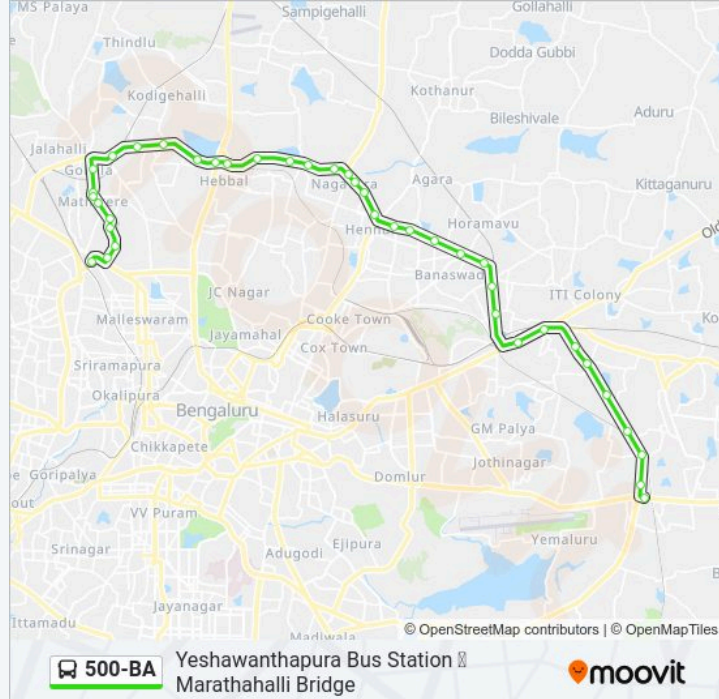

500-BA bus Info**Direction:** Marathahalli Bridge**Stops:** 39**Trip Duration:** 71 min**Line Summary:**

H.B.R Layout (Ring Road)

Hennur Junction

Kalyananagara

80 Feet Road Kalyananagara

Babusabpalya

Horamavu

Rainbow Hospital / Doddanekkundi Bridge

Karthik Nagara

Kalamandira Marathahalli Bridge

Marathahalli Bridge

Direction: Yeshawanthapura Bus Station

37 stops

[VIEW LINE SCHEDULE](#)

Marathahalli Bridge