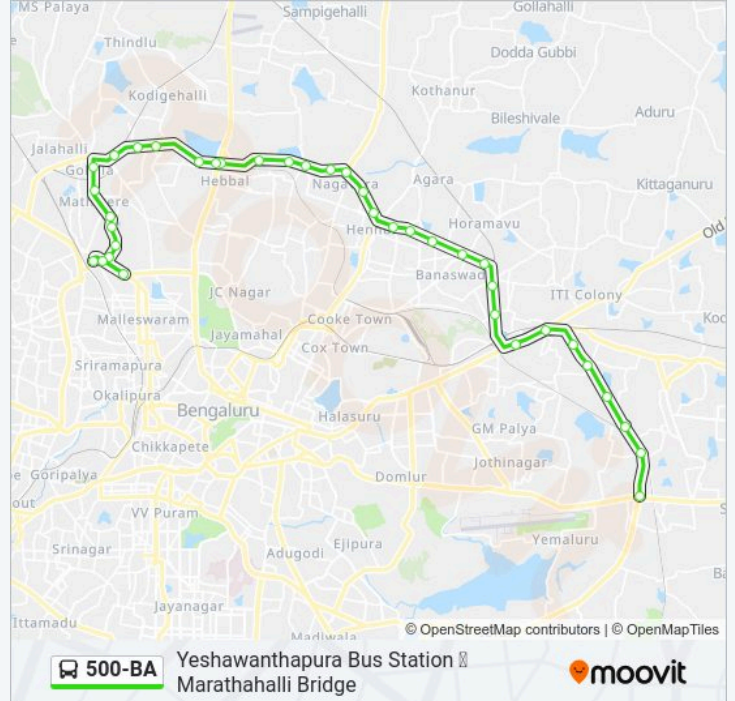

 500-BA

Yeshwanthapura Bus Station ↔ Marathahalli Bridge

[Get The App](#)

The 500-BA bus line (Yeshwanthapura Bus Station ↔ Marathahalli Bridge) has 2 routes. For regular weekdays, their operation hours are:

Hebbala Bridge

Hebbala Bridge

Hebbala Lake Ring Road

Bhadrappa Layout

Devinagara Cross

Kuvempu Circle

Gokula

Mathikere

M.S.Ramaiah College

Diwanarapalya

Ayyapa Temple Yeshwanthapura

Toll Gate Yeshwanthapura

Tata Institute

Yeshwanthpura Circle

Yeshwanthapura T.T.M.C

500-BA bus time schedules and route maps are available in an offline PDF at moovitapp.com. Use the Moovit App to see live bus times, train schedule or subway schedule, and step-by-step directions for all public transit in Bengaluru.

© 2024 Moovit - All Rights Reserved