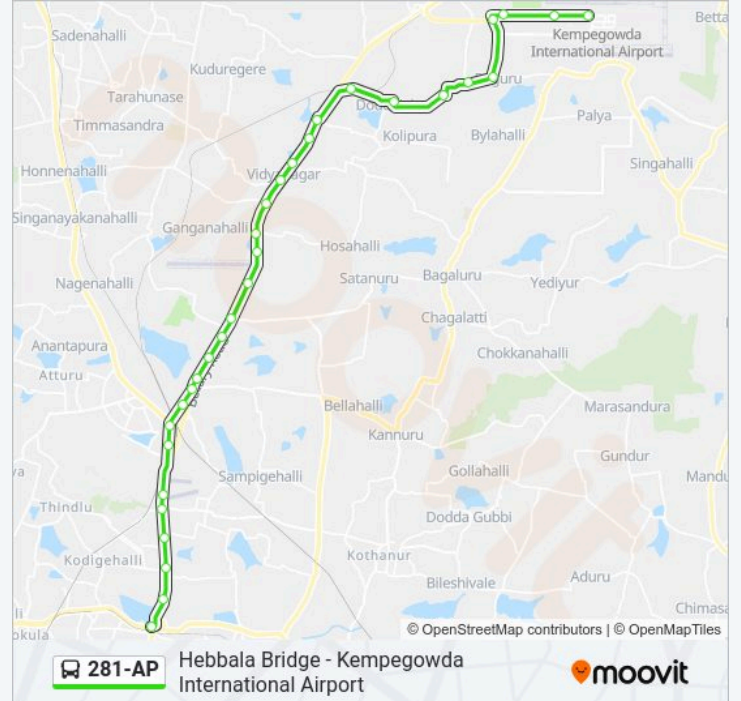

Bettahalasuru Cross

Vidyanagara Cross

Kadugenhalli Gate

Chikkajala

Meenakunte

Doddajala

Shettigere

Muthugadahalli

Beguru

K.I.A Back Gate

Cargo Village

D.H.F.L.

Kempegowda International Airport (B.M.T.C.)

281-AP bus time schedules and route maps are available in an offline PDF at moovitapp.com. Use the Moovit App to see live bus times, train schedule or subway schedule, and step-by-step directions for all public transit in Bengaluru.

© 2024 Moovit - All Rights Reserved