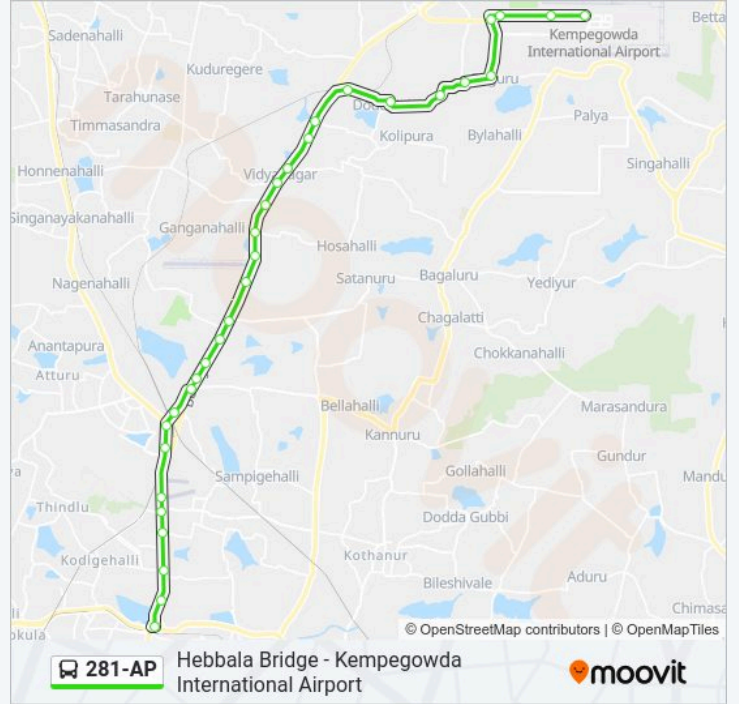

281-AP bus Info**Direction:** Hebbala Bridge**Stops:** 31**Trip Duration:** 54 min**Line Summary:**

Kogilu Cross

Yelahanka Santhe Circle

Yelahanka Police Station

Allalasanra Gate

Jakkur Aerodrum

G.K.V.K.Gate

Byatarayanapura

Kodigehalli Gate

Military Dairy Farm (Esteem Mall)

Hebbala Bridge (Towards K.B.S.Majestic)

Direction: Kempegowda International Airport

31 stops

[VIEW LINE SCHEDULE](#)

Hebbala Bridge