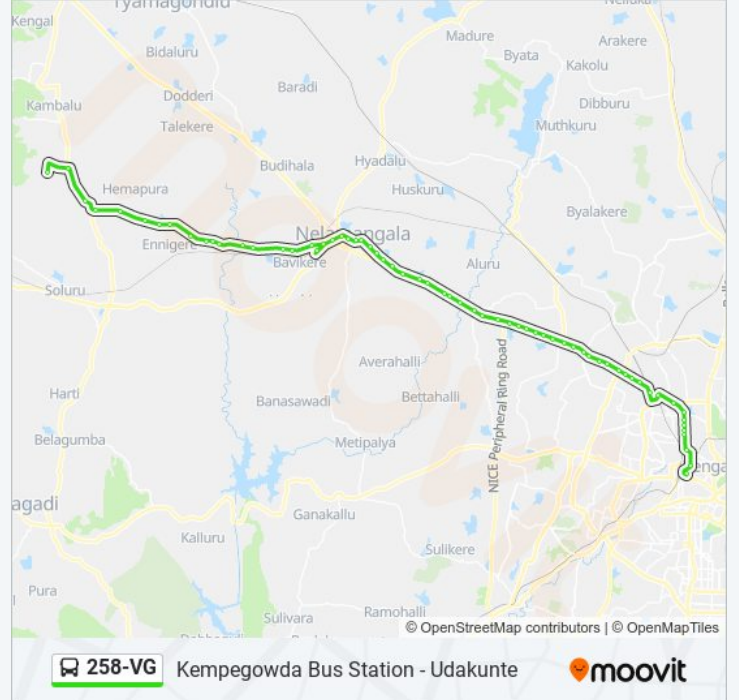

T Dasarahalli

8th Mile Dasarahalli

Nagasandra Metro Station

Widia Factory

Marison Factory

Chikkabidarakallu

Jindal

Anchepalya

Madavara Nice Road Junction (B.I.E.C)

T.C.I.

Madanayakanahalli

Makali - Tumkur Road

Adakimaranahalli Bridge

Adakamaranahalli

Dasanapura

Devannanapalya

Arishinakunte

Vishwa Shanti Ashrama

Binnamangala

Nursery Nelamangala

Weavers Colony Nelamangala

T.B Nelamangala

Anjaneya Temple Nelamangala

Nelamangala Bus Stand

Nelamangala Hunasemara

Tumkur Road Junction

Nelamangala Cement Factory

Kempalinganahalli Cross

Kempalinganahalli

Gas Factory Kempalinganahalli

Yalachagere Cross

Hanumanthegowdanapalya

Thorepalya