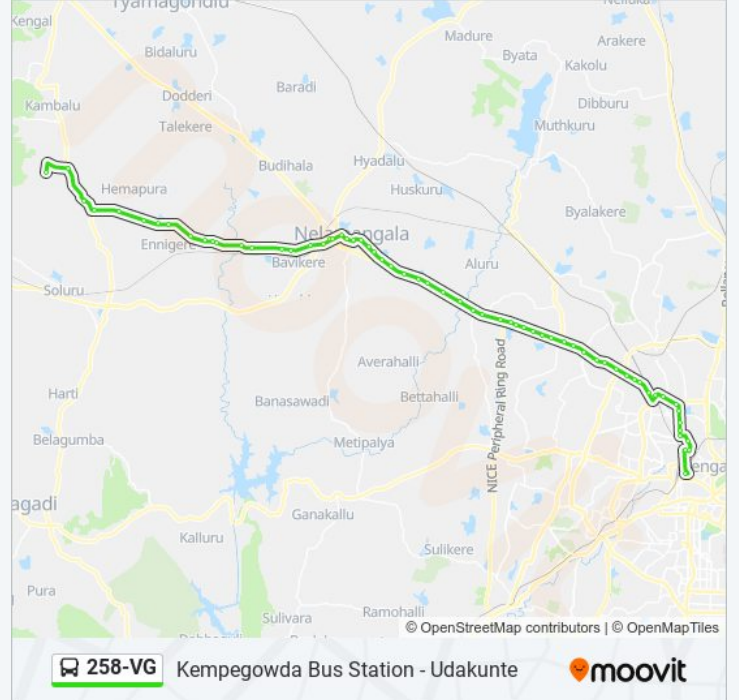

Goraguntepalya

M.E.I.Factory

R.M.C.Yard (Yashwanthapura New Railway Station)

Govardhan Talkies

Yeshwanthapura Bus Station

Yeshwanthpura Circle

Tata Institute - Sankey Road

18th Cross Malleshwaram