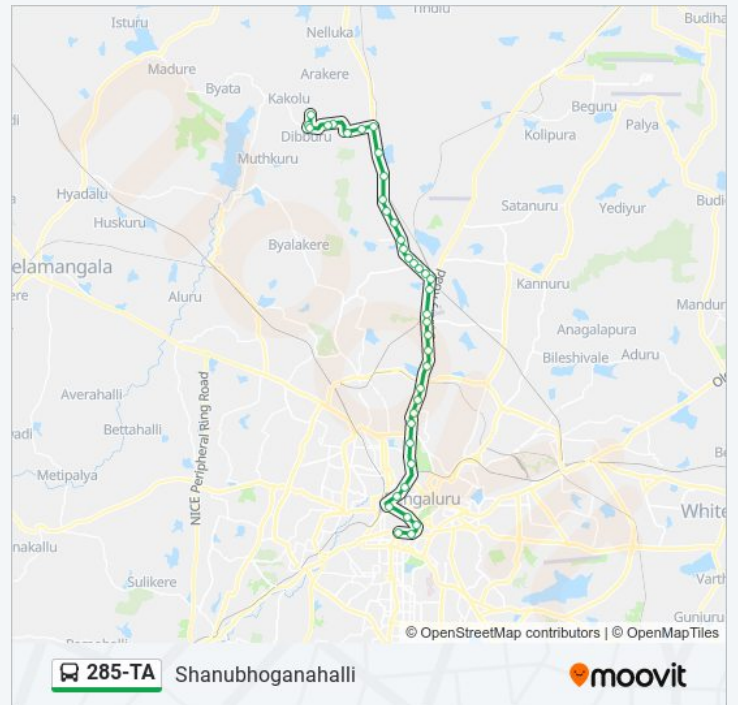

Rajanukunte

Sri Banashankari Layout

Ittagalpur Gate

Ittagalpur Cross

Cable Factory Ittagallapura

Dibbur Cross

Shanubhoganahalli Colony

Shanubhoganahalli

Direction: Shanubhoganahalli

Stops: 39

Trip Duration: 63 min

Line Summary:

285-TA bus time schedules and route maps are available in an offline PDF at moovitapp.com. Use the [Moovit App](#) to see live bus times, train schedule or subway schedule, and step-by-step directions for all public transit in Bengaluru.