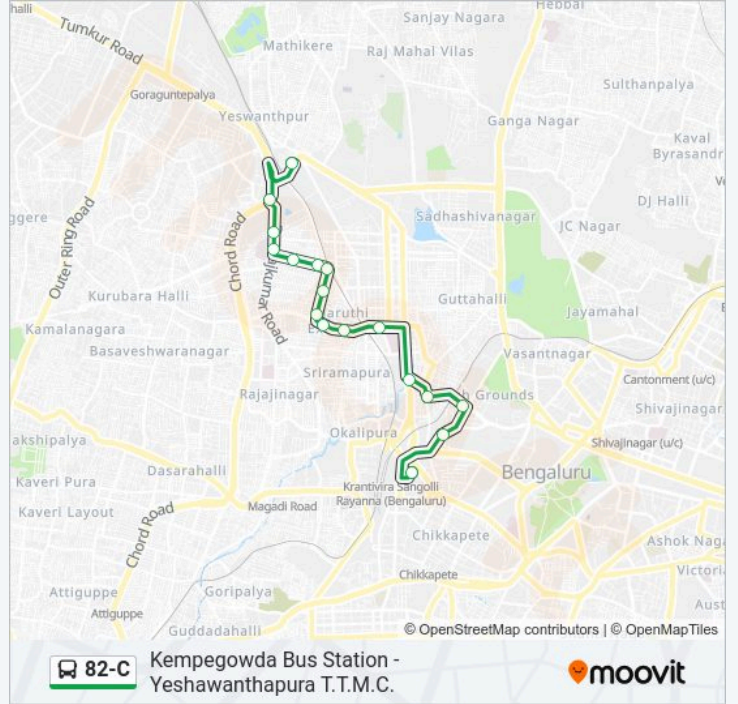

82-C

Kempegowda Bus Station - Yeshwanthapura T.T.M.C.

Get The App

The 82-C bus line (Kempegowda Bus Station - Yeshwanthapura T.T.M.C.) has 2 routes. For regular weekdays, their operation hours are:

(1) Kempegowda Bus Station: 14:00 - 14:37(2) Yeshwanthapura T.T.M.C.: 11:40 - 12:15

Stops: 16

Trip Duration: 16 min

Line Summary:

Direction: Yeshawanthapura T.T.M.C.

17 stops

[VIEW LINE SCHEDULE](#)

- Kempegowda Bus Station
- K.P.C.C.Office
- Shivananda Stores Circle
- Sheshadripuram College
- Central (Towards Malleshwaram)
- Malleshwaram Circle
- Devaiah Park
- Harishchandra Ghat
- Gayathri Nagara
- Kodandarama Temple
- Railway Gate Subramanyanagara
- Subramanya Nagar
- East West Public School
- G.K.W.
- Vivekananda College
- Government Soap Factory
- Yeshwanthapura T.T.M.C

82-C bus Time Schedule

Yeshawanthapura T.T.M.C. Route Timetable:

Sunday	11:40 - 12:15
Monday	11:40 - 12:15
Tuesday	11:40 - 12:15
Wednesday	11:40 - 12:15
Thursday	11:40 - 12:15
Friday	11:40 - 12:15
Saturday	11:40 - 12:15

82-C bus Info

Direction: Yeshawanthapura T.T.M.C.

Stops: 17

Trip Duration: 18 min

Line Summary:

82-C bus time schedules and route maps are available in an offline PDF at moovitapp.com. Use the Moovit App to see live bus times, train schedule or subway schedule, and step-by-step directions for all public transit in Bengaluru.