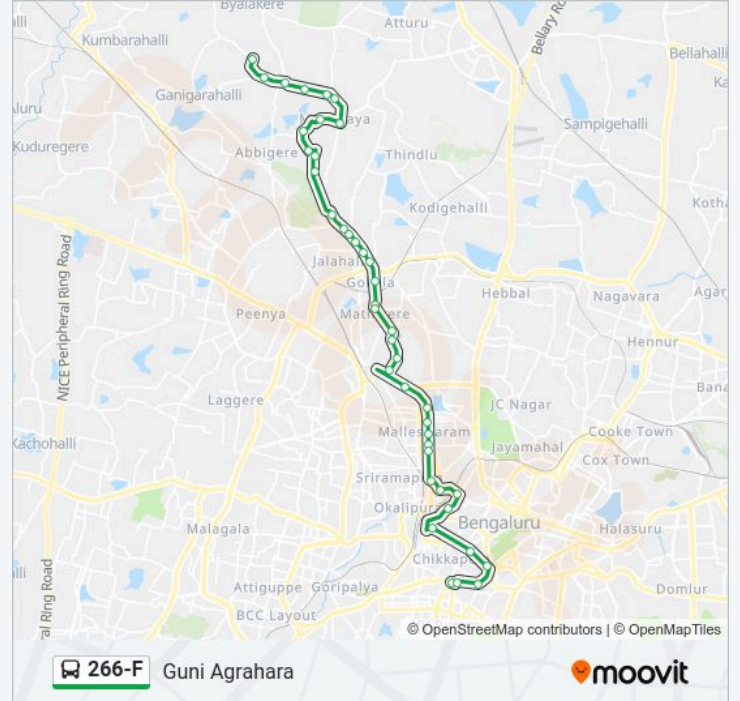

## 266-F bus Info

**Direction:** Guni Agrahara

**Stops:** 41

**Trip Duration:** 57 min

**Line Summary:**

Mathikere

Gokula

B.E.L.Circle

Singapura

Vinayaka Nagara

M.S.Palya

Sambhram College

Best County

Kanshiram Nagaraa

Lakshmipura Cross

Guniagrahara

Guni Agrahara

**Direction: K.R.Market**

41 stops

[VIEW LINE SCHEDULE](#)

Guni Agrahara

Guniagrahara

Lakshmipura Cross

Kanshiram Nagara