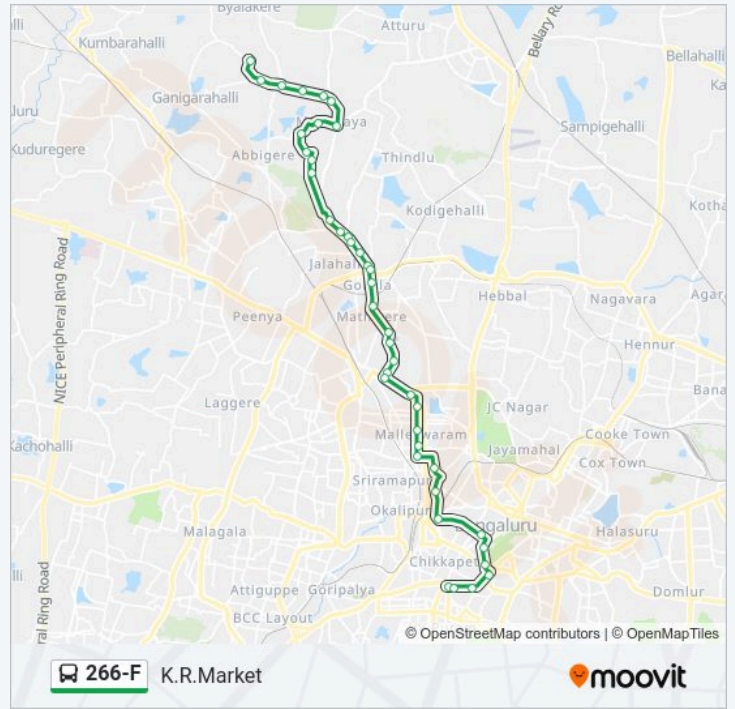

### 266-F bus Info

**Direction:** K.R.Market

**Stops:** 41

**Trip Duration: 55 min**  
**Line Summary:**

- Singapura Layout
- 2nd Stage Kuvempunagara
- 1st Stage Kuvempunagara
- Gangamma Circle
- H.M.T.Guest House
- H.M.T.Club House
- B.E.L.Market
- S.B.I.Bank B.E.L.Circle
- B.E.L.Circle
- B.E.L.Circle
- Gokula
- Mathikere
- M.S.Ramaiah College
- Diwanarapalya
- Ayyapa Temple Yeshwanthapura
- Toll Gate Yeshwanthapura
- Yeshwanthapura Circle
- Tata Institute - Sankey Road
- 18th Cross Malleshwaram
- 13th Cross Malleshwaram
- 8th Cross Malleshwaram
- Malleshwaram Circle
- Malleshwaram Link Road
- Swastik Sheshadripuram College
- Anand Rao Circle
- Maharani College
- K.R.Circle
- St Marthas Hospital Corporation
- Corporation
- Town Hall
- Krishnarajendra Market
- K.R.Market