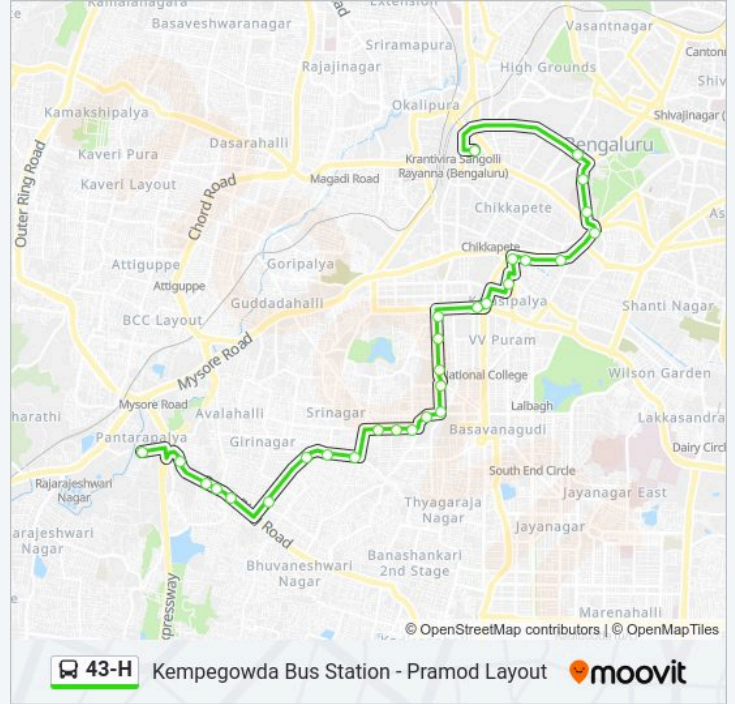

Trip Duration: 30 min

Line Summary:

Subramanya Swamy Temple

Nirmala Store

Srinivasa Nagara

Bank Colony

Seetha Circle

Hoskerehalli

Hoskerehalli Petrol Bunk

Dwarakanagara

P.E.S.College

Veerabhadra Nagara

Pramod Layout

43-H bus time schedules and route maps are available in an offline PDF at moovitapp.com. Use the Moovit App to see live bus times, train schedule or subway schedule, and step-by-step directions for all public transit in Bengaluru.