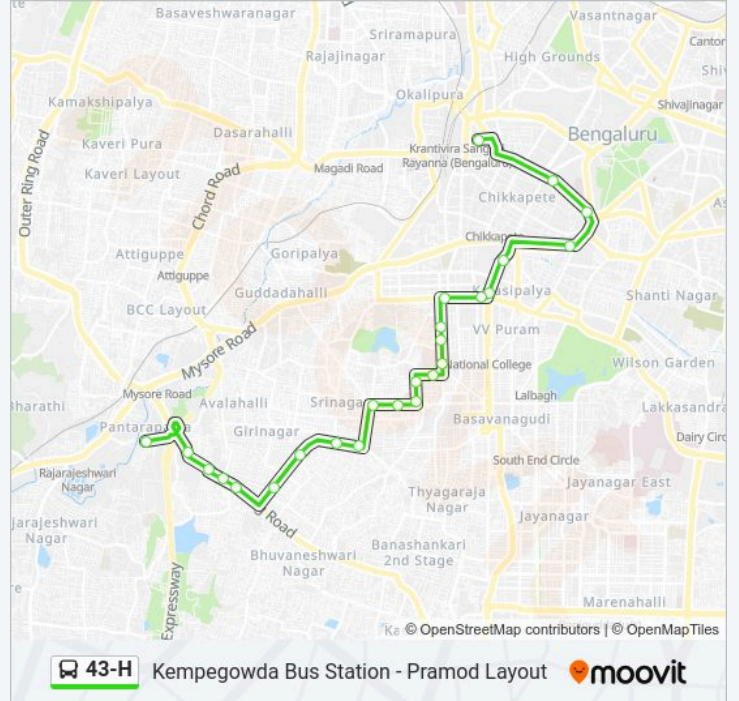

43-H bus Time Schedule

Kempegowda Bus Station Route Timetable:

Sunday	09:40 - 16:05
Monday	09:40 - 16:05
Tuesday	09:40 - 16:05
Wednesday	09:40 - 16:05
Thursday	09:40 - 16:05
Friday	09:40 - 16:05
Saturday	09:40 - 16:05

43-H bus Info

Direction: Kempegowda Bus Station

Stops: 25

Trip Duration: 27 min

Line Summary:

Town Hall

St.Marthas Hospital Corporation

Mysore Bank

Kempegowda Bus Station

Direction: Pramod Layout

29 stops

[VIEW LINE SCHEDULE](#)

Kempegowda Bus Station

Maharani College

K.R.Circle

St Marthas Hospital Corporation

Trip Duration: 30 min

Line Summary:

Subramanya Swamy Temple

Nirmala Store

Srinivasa Nagara

Bank Colony

Seetha Circle

Hoskerehalli