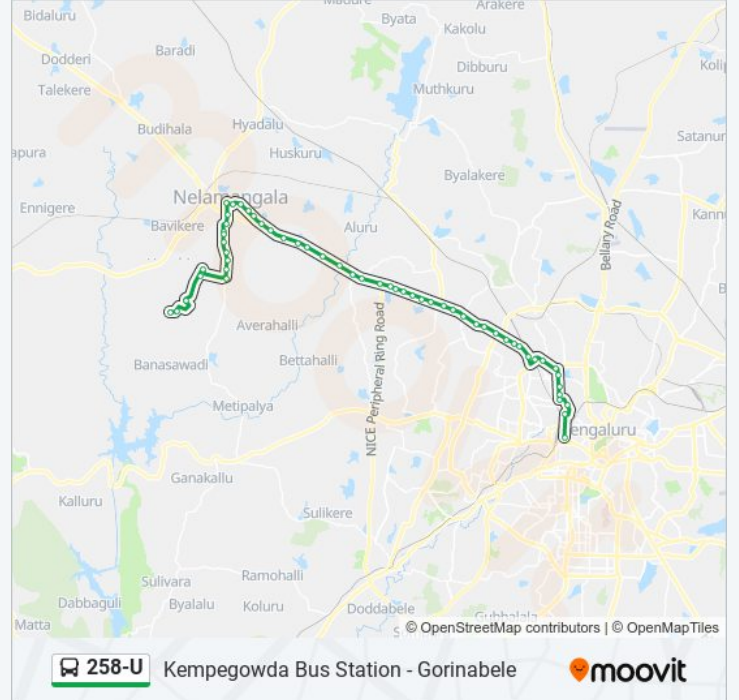

### 258-U bus Info

**Direction:** Gorinabele

**Stops:** 61

**Trip Duration:** 90 min

**Line Summary:**

Jalahalli Metro Station

Jalahalli Cross

T Dasarahalli

R.M.C.Yard (Yashwanthapura New Railway Station)

Govardhan Talkies

Yeshwanthapura Bus Station

Yeshwanthpura Circle

Tata Institute - Sankey Road

18th Cross Malleshwaram

13th Cross Malleshwaram

8th Cross Malleshwaram

Malleshwaram Circle

Malleshwaram Link Road

Central (Towards K.B.S.Majestic)

258-U bus time schedules and route maps are available in an offline PDF at [moovitapp.com](https://moovitapp.com). Use the Moovit App to see live bus times, train schedule or subway schedule, and step-by-step directions for all public transit in Bengaluru.