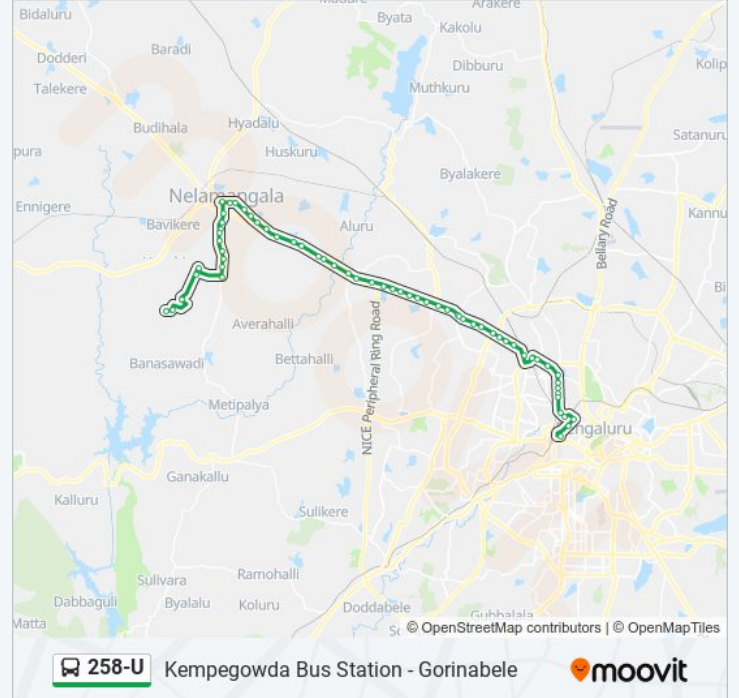

Jalahalli Metro Station

Jalahalli Cross

T Dasarahalli

8th Mile Dasarahalli

Nagasandra Metro Station

Widia Factory

Marison Factory

Chikkabidarakallu

Jindal

Anchepalya

Madavara Nice Road Junction (B.I.E.C)

T.C.I.

Madanayakanahalli

Makali - Tumkur Road

Adakimaranahalli Bridge

Adakamaranahalli

Dasanapura

Devannanapalya

Arishinakunte

Vishwa Shanti Ashrama

Binnamangala

Nursery Nelamangala

Weavers Colony Nelamangala

T.B Nelamangala

Anjaneya Temple Nelamangala

Nelamangala Bus Stand

Sondekoppa Circle Nelamangala

Rajiv Gandhi Nagar

Mallapura Cross

Siddaganga College

Lakshmi Devasthanam

Mallapura Cross

Hulegowdanahalli