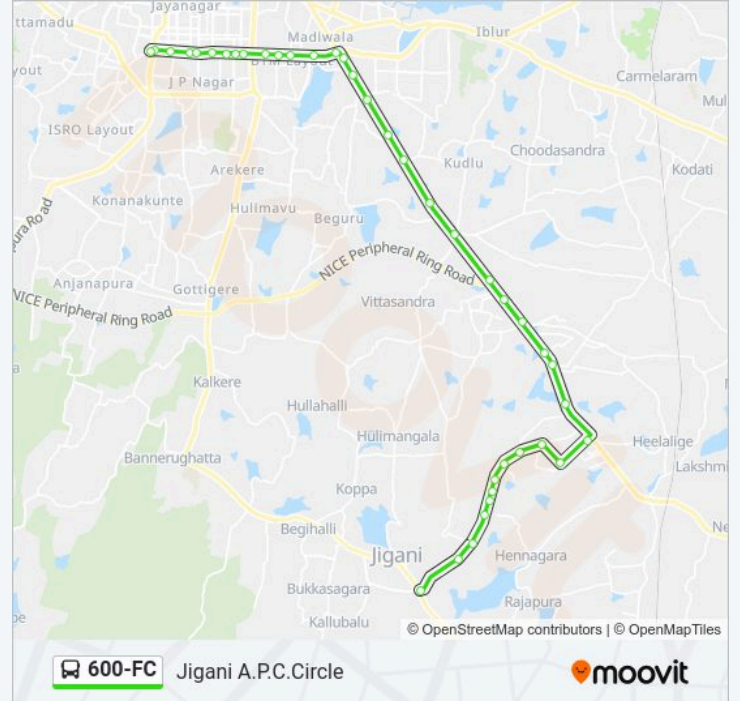

Biocon Jigani Road

Yarandahalli

Sriramapura Bommasandra Road

O-Max Circle Sriramapura

Maruthi Nagara

Navya Badavane

Jigani A.P.C.Circle

600-FC bus time schedules and route maps are available in an offline PDF at moovitapp.com. Use the Moovit App to see live bus times, train schedule or subway schedule, and step-by-step directions for all public transit in Bengaluru.