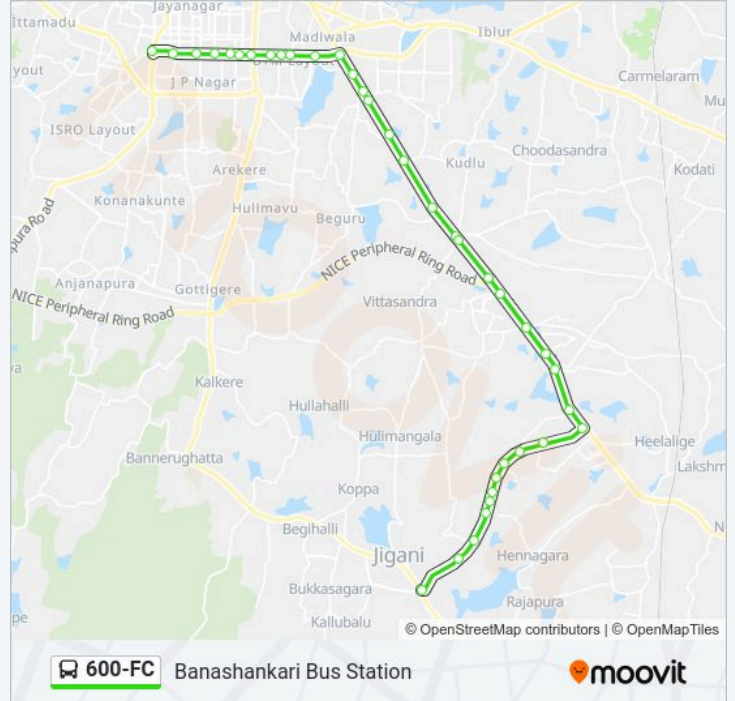

600-FC bus Info**Direction:** Banashankari Bus Station**Stops:** 37**Trip Duration:** 64 min**Line Summary:**

Garvebhavi Palya

Bommanahalli

Bommanahalli

Roopena Agrahara

Central Silk Board

Kuvempunagara (B.T.M.Layout)

Sangam Circle

Banashankari Bus Station

Direction: Jigani A.P.C.Circle

39 stops

[VIEW LINE SCHEDULE](#)

Banashankari Bus Station

Banashankari

Sangam Circle