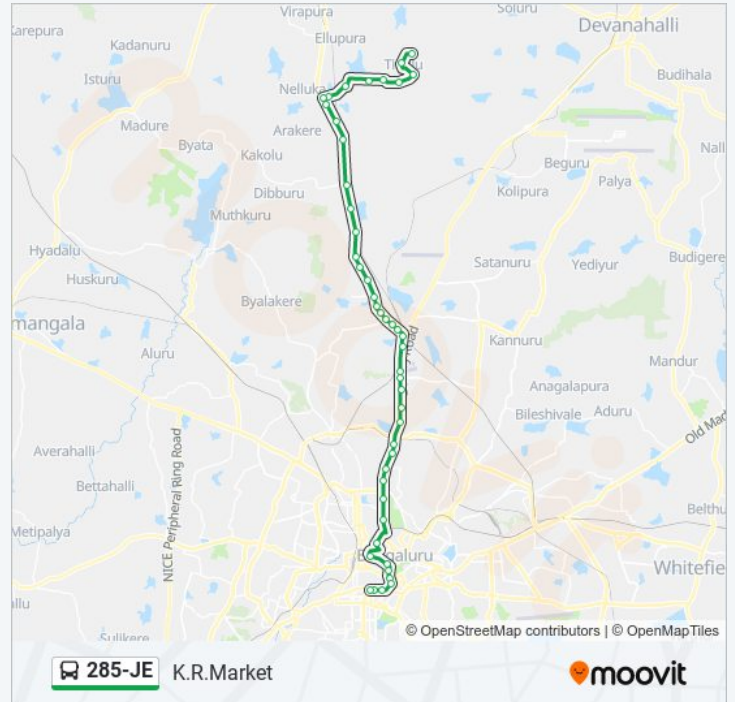

C.B.I

Mekhri Circle Bus Stop

Palace Ground

R.M.Guttahalli

Shivananda Stores

Anand Rao Circle

## 285-JE bus Info

**Direction:** K.R.Market

**Stops:** 46

**Trip Duration:** 93 min

**Line Summary:**

Maharani College

K.R.Circle

St Marthas Hospital Corporation