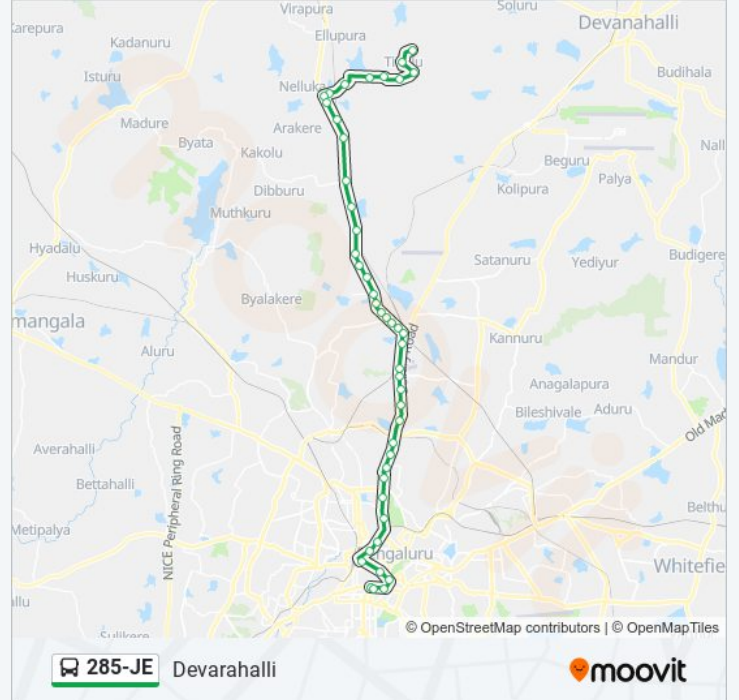

Sheshadripuram College Yelahanka

Escorts

Rail Wheel Factory

Puttenahalli

Ananthapura Gate

C.P.R.I.Yelahanka

Nagenahalli Gate

Avalahalli

Singanayakanahalli Gate

Honnenahalli

Rajanukunte

Sri Ramanahalli

Suradenapura Gate

Y.A.P.B.Toll

Aradeshanahalli Cross

M.E.S.College Aradeshanahalli Road

Aradeshanahalli

Basavanapura

Jalige

Kamenahalli

Thindlu Cross

Thindlu

Devarahalli

Direction: K.R.Market

46 stops

[VIEW LINE SCHEDULE](#)

Devarahalli

Thindlu

Thindlu Cross

Kamenahalli

Jalige

Basavanapura Jalige

285-JE bus Time Schedule

K.R.Market Route Timetable:

Sunday	07:15
Monday	07:15
Tuesday	07:15
Wednesday	07:15
Thursday	07:15
Friday	07:15
Saturday	07:15