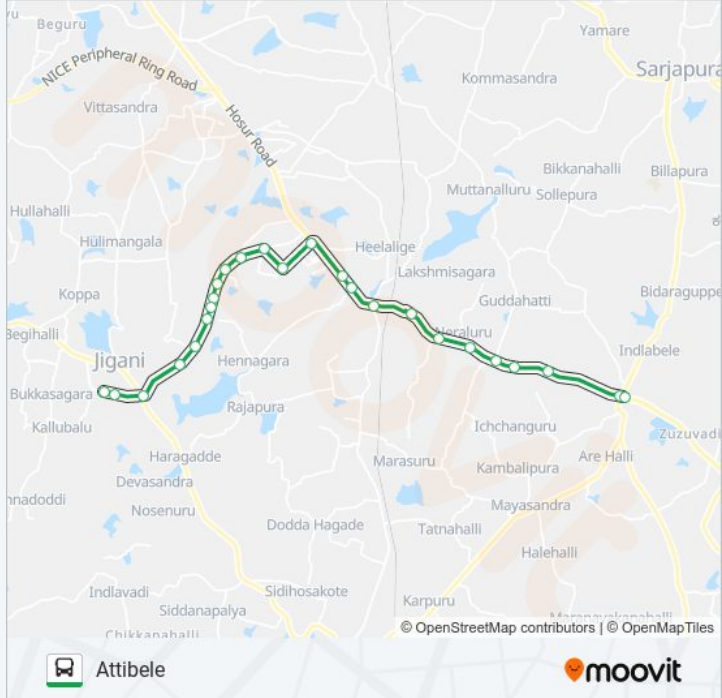

**Direction: Attibele**

25 stops

[VIEW LINE SCHEDULE](#)

Depot 27 Gate

Y.H.K.Hospital

Jigani A.P.C.Circle

Navya Badavane

Maruthi Nagara

**398-H D27G-ATB bus Time Schedule**

Attibele Route Timetable:

Sunday	07:30 - 13:55
Monday	07:30 - 13:55
Tuesday	07:30 - 13:55
Wednesday	07:30 - 13:55
Thursday	07:30 - 13:55
Friday	07:30 - 13:55
Saturday	07:30 - 13:55

**398-H D27G-ATB bus Info****Direction:** Attibele**Stops:** 25**Trip Duration:** 43 min**Line Summary:**

Guestline Hotel

Yadavanahalli

Attibele Circle

Attibele Bus Stand

398-H D27G-ATB bus time schedules and route maps are available in an offline PDF at [moovitapp.com](https://moovitapp.com). Use the [Moovit App](#) to see live bus times, train schedule or subway schedule, and step-by-step directions for all public transit in Bengaluru.