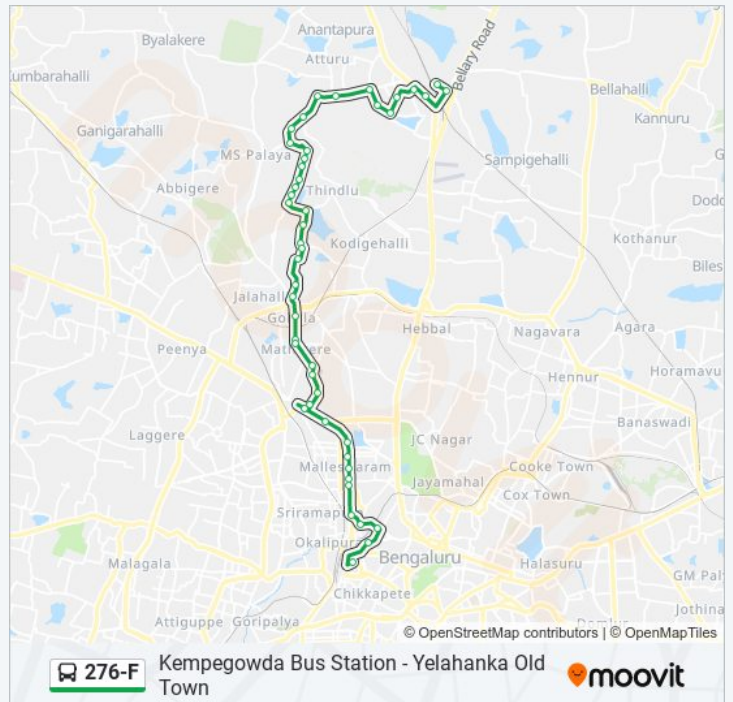

276-F

Kempegowda Bus Station - Yelahanka Old Town

Get The App

The 276-F bus line (Kempegowda Bus Station - Yelahanka Old Town) has 2 routes. For regular weekdays, their operation hours are:

(1) Kempegowda Bus Station: 08:30 - 21:05(2) Yelahanka Old Town: 07:05 - 19:45

276-F bus Time Schedule

Kempegowda Bus Station Route Timetable:

Sunday	08:30 - 21:05
Monday	08:30 - 21:05
Tuesday	08:30 - 21:05
Wednesday	08:30 - 21:05
Thursday	08:30 - 21:05
Friday	08:30 - 21:05
Saturday	08:30 - 21:05

Sri Chowdeshwari Devi Circle

Chikkabettahalli

Bettahalli Layout

Thirumala Dhaba

Atturu Layout

Mother Dairy Cross Yelahanka

276-F bus Info

Direction: Yelahanka Old Town

Stops: 46

Trip Duration: 66 min

Line Summary:

Yelahanka Satellite Town

Chikka Bommasandra Cross

Sharavathi Hotel

Seshadripuram College Yelahanka

Yelahanka N.E.S.Office