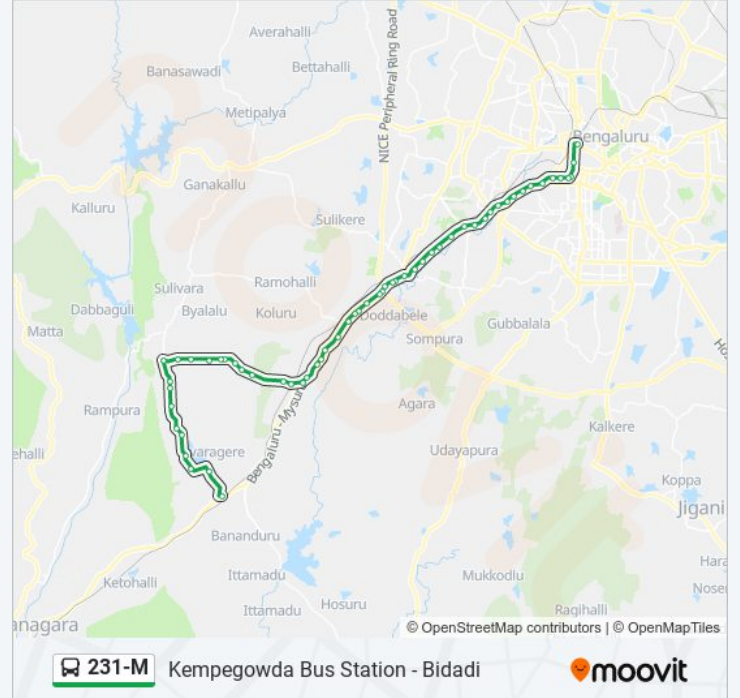

Kengeri Metro Station

I.M.A.C.India

Depot 12 Gate

Kengeri Road Junction

Basavanagara Kengeri

R.R.Medical College

Anchepalya Bidadi Road

Juggath Pharma

Ramohalli Cross

Kumbalagodu

Pepsi Gate

Swami Narayana Gurukula

Kanminake

Kanminake Colony

Hejjala Cross

Juttanapalya

Hejjala

Muthurayanapura

K Karenahalli Cross

C.K.Thandya Cross

Dodderi College

Dodderi Colony

Dodderi Grama

Bethingere Cross

Mallathanahalli

Kempadyapanahalli

Ankanahalli

Ganakal

Borehalli

Kaka Ramanahalli Cross

Kaka Ramanahalli

M Karenahalli

Shettigowdana Doddy