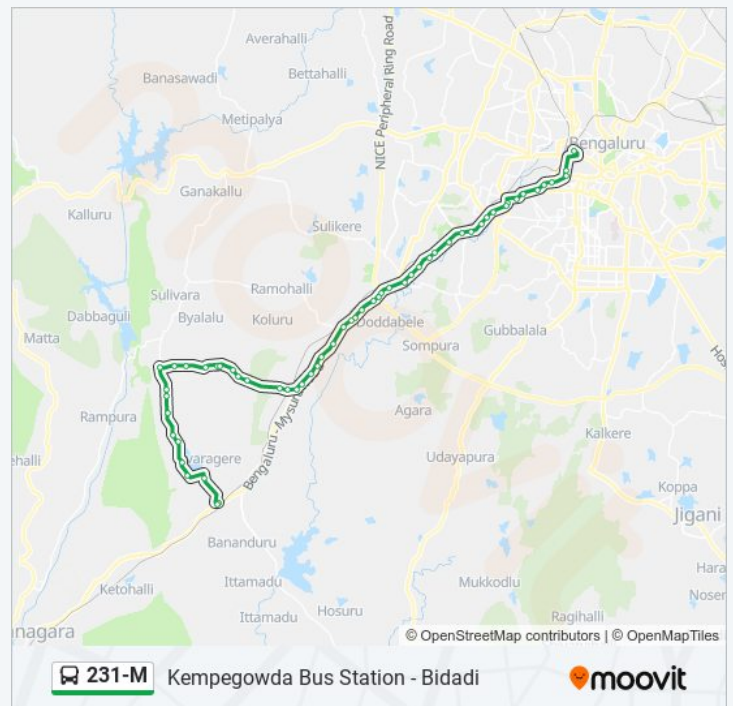

Avaragere Cross

Bidadi

Direction: Kempegowda Bus Station

56 stops

[VIEW LINE SCHEDULE](#)

Bidadi

Bidadi

Avaragere Cross

Shettigowdana Doddy

M Karenahalli

Kaka Ramanahalli

Kaka Ramanahalli Cross

Borehalli

Ganakal

Ankanahalli

Kempadyapanahalli

Mallathanahalli

Bethingere Cross

Dodderi Grama

Dodderi Colony

Dodderi College

C.K.Thandya Cross

K Karenahalli Cross

Muthurayanapura

Hejjala

Juttanapalya

Hejjala Cross

Kanminake Colony

Kanminake

Swami Narayana Gurukula

Pepsi Gate

Kumbalagodu

231-M bus Time Schedule

Kempegowda Bus Station Route Timetable:

Sunday	06:30 - 14:00
Monday	06:30 - 14:00
Tuesday	06:30 - 14:00
Wednesday	06:30 - 14:00
Thursday	06:30 - 14:00
Friday	06:30 - 14:00
Saturday	06:30 - 14:00

231-M bus Info

Direction: Kempegowda Bus Station

Stops: 56

Trip Duration: 97 min

Line Summary: