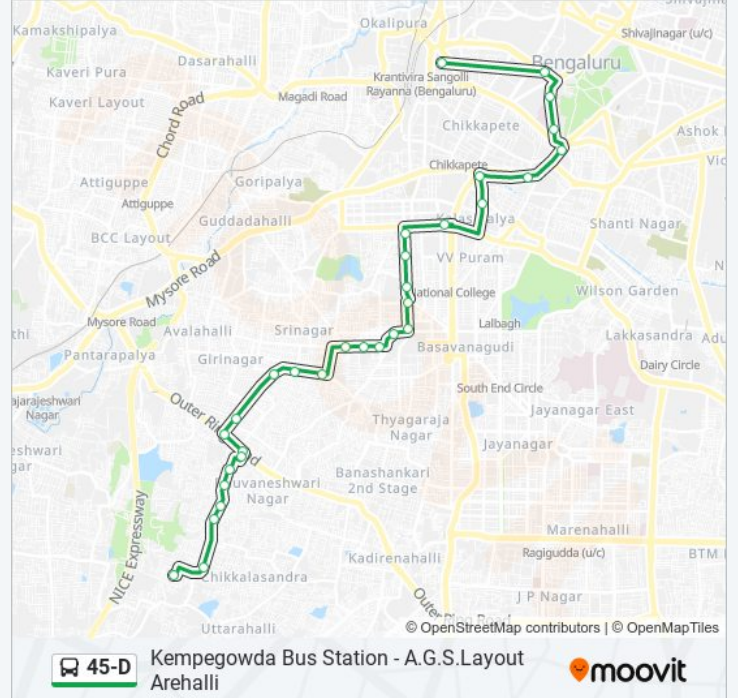

45-D bus Info

Direction: A.G.S.Layout Arehalli

Stops: 31

Trip Duration: 33 min

Line Summary:

Hoskerehalli

Hosakerehalli Junction

Janatha Bazar Banashankari

Janatha Bazar Ittamadu Cross

Srinivasa Kalyana Mantapa

Ittamadu

S.L.V.Bakery

V.B.Bakery Ittamadu

A.G.S.Layout Cross Arehalli

A.G.S.Layout Arehalli

Direction: Kempegowda Bus Station

31 stops

[VIEW LINE SCHEDULE](#)

A.G.S.Layout Arehalli

A.G.S.Layout Cross Arehalli

V.B.Bakery Ittamadu

S.L.V.Bakery

Ittamadu

Srinivasa Kalyana Mantapa