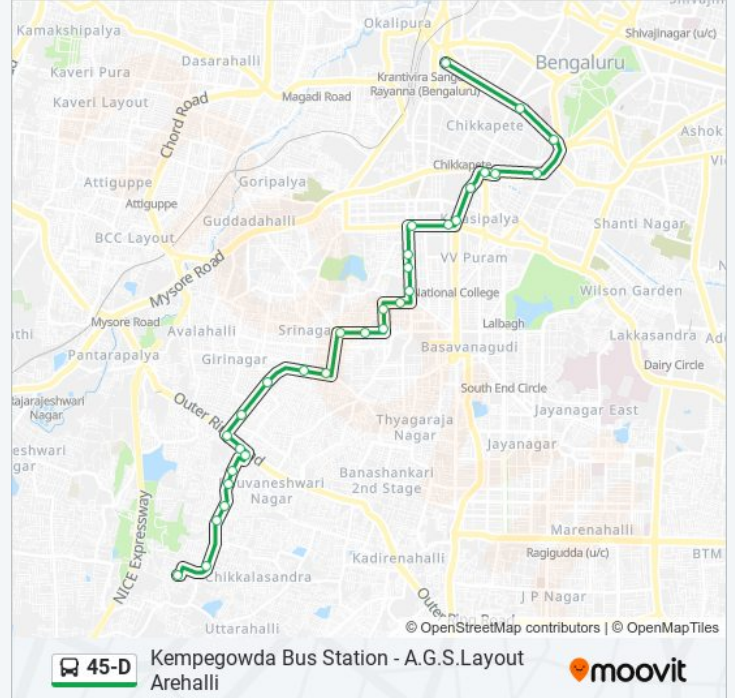

Ramakrishna Ashrama

Bangalore High School

Bengaluru High School

Chamarajapet

Makkala Koota

Makkala Koota / Mahila Seva Samaja

K.R.Market (Kalasipalya)

K.R.Market

K.R.Market

Town Hall

St.Marthas Hospital Corporation

Mysore Bank

Kempegowda Bus Station

45-D bus time schedules and route maps are available in an offline PDF at moovitapp.com. Use the Moovit App to see live bus times, train schedule or subway schedule, and step-by-step directions for all public transit in Bengaluru.

© 2024 Moovit - All Rights Reserved