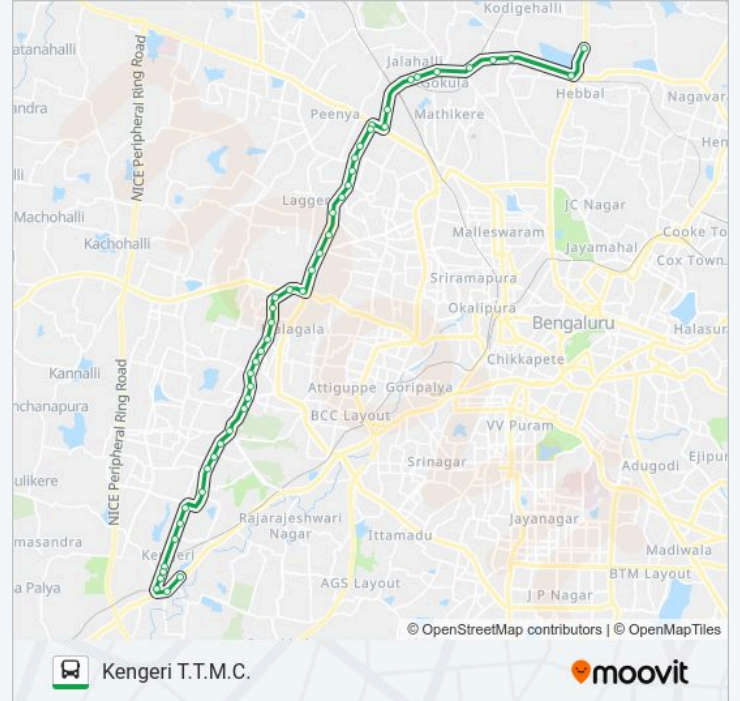

Sumanahalli

Kottigepalya

Vokkaliga School Kottigepalya

B.D.A.2nd Block Nagarabhavi

B.D.A.Complex Nagarabhavi

Aladamara Papareddypalya

Papareddypalya

Mallathahalli I.T.I. Layout

Deepa Complex

Dr.Ambedkar Institute Of Technology

Kengunte Circle

Mallathahalli Cross

Bengaluru University Quarters

P.V.P.School

Mariyappanapalya

Kenchanapura Cross

Nagadevanahalli

Shirke K.H.B.Quarters

Kengeri Church

Kengeri Satellite Town

Kengeri Railway Station

Kengeri Post Office

Kommaghatta Junction

Kengeri Ganesha Temple

Kengeri Police Station

Kengeri Bus Station

501-A ESML-KGR bus time schedules and route maps are available in an offline PDF at moovitapp.com. Use the Moovit App to see live bus times, train schedule or subway schedule, and step-by-step directions for all public transit in Bengaluru.

© 2024 Moovit - All Rights Reserved