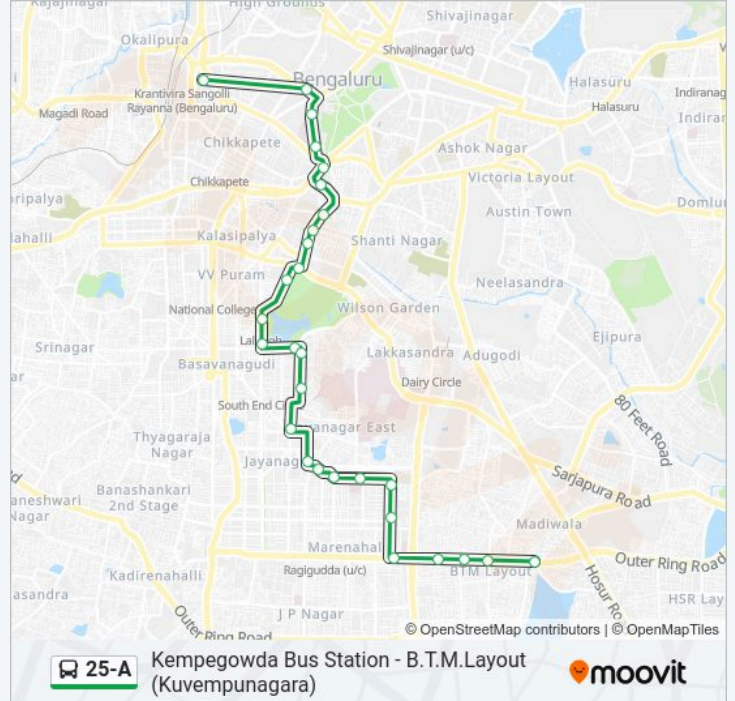

Sanjay Gandhi Hospital

Carmel Convent Jayanagara

Jayanagara Pump House

Jayanagar East

M.I.C.O.Layout

B.T.M.Layout Water Tank

16th Main B.T.M.Layout

Kuvempunagara (B.T.M.Layout)

Direction: Kempegowda Bus Station

24 stops

[VIEW LINE SCHEDULE](#)

Kuvempunagara (B.T.M.Layout)

16th Main B.T.M.Layout

B.T.M.Layout Water Tank

M.I.C.O.Layout

Jayadeva Hospital

Jayanagar East

Jayanagara Pump House

Carmel Convent Jayanagara

Sanjay Gandhi Hospital

Jayanagara Church

Jayanagara Church

Jayanagara T.T.M.C.

Jayanagara 3rd Block

Madhavan Park

Rani Sarala Devi College

Ashoka Pillar

Ashoka Pillar

R.V.Teachers College

25-A bus Time Schedule

Kempegowda Bus Station Route Timetable:

Sunday	05:00 - 22:35
Monday	05:00 - 22:35
Tuesday	05:00 - 22:35
Wednesday	05:00 - 22:35
Thursday	05:00 - 22:35
Friday	05:00 - 22:35
Saturday	05:00 - 22:35

25-A bus Info

Direction: Kempegowda Bus Station

Stops: 24

Trip Duration: 32 min

Line Summary: