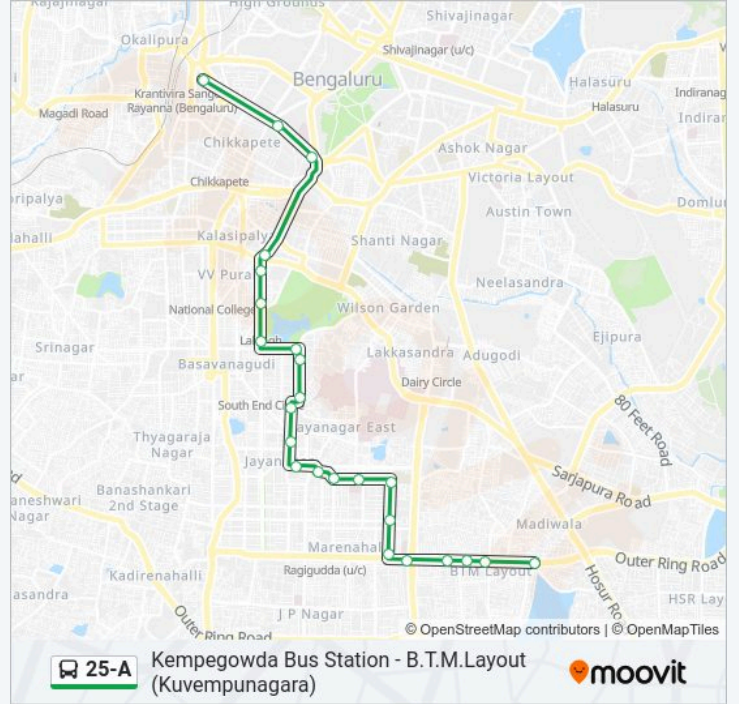

Lalbagh West Gate

Minerva Circle

Minerva Circle

St. Marthas Hospital Corporation

Mysore Bank

Kempegowda Bus Station

25-A bus time schedules and route maps are available in an offline PDF at moovitapp.com. Use the Moovit App to see live bus times, train schedule or subway schedule, and step-by-step directions for all public transit in Bengaluru.

© 2024 Moovit - All Rights Reserved