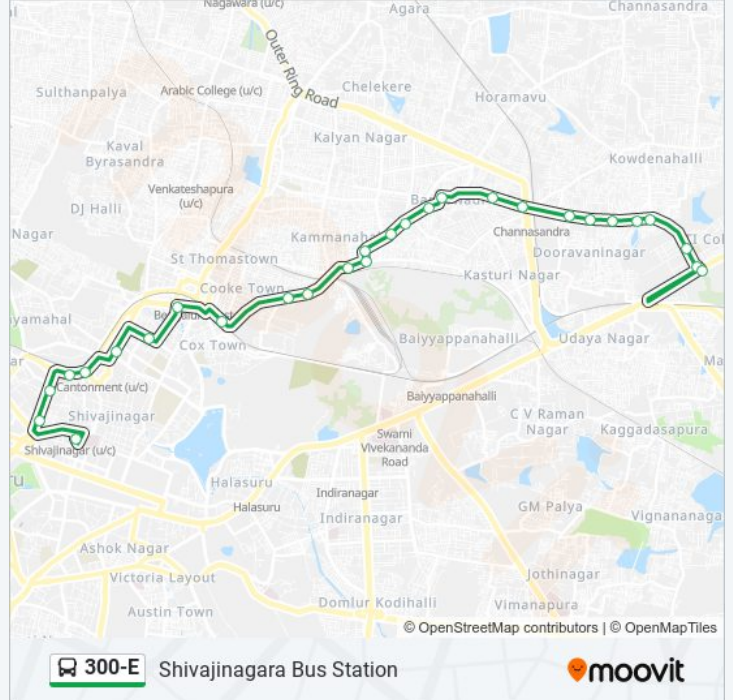

 **300-E****K.R.Puram Government Hospital**[Get The App](#)

The 300-E bus line (K.R.Puram Government Hospital) has 2 routes. For regular weekdays, their operation hours are: (1) K.R.Puram Government Hospital: 05:10 - 22:25(2) Shivajinagara Bus Station: 05:00 - 21:55
Use the Moovit App to find the closest 300-E bus station near you and find out when is the next 300-E bus arriving.

Direction: K.R.Puram Government Hospital

31 stops

[VIEW LINE SCHEDULE](#)

Shivajinagara Bus Station
Indian Express
Cunningham Road
The Embassy Cunningham Road
Vasanthnagara (Ambedkar Bhavana)
Cantonment Railway Station
Bamboo Bazaar
Bamboo Bazar 2
Coles Park
Coles Road
Mosque Road
Clarence School
East Railway Station
I.T.C Factory
Jai Bharathnagara
Maruthi Sevanagara
Indian Oil Petrol Depot Cross
Ayyappa Temple
Maruthi School
Banasawadi Fire Station
Steel Factory
Banasawadi

300-E bus Info**Direction:** K.R.Puram Government Hospital**Stops:** 31**Trip Duration:** 36 min**Line Summary:**

Baldwins School

B Channasandra Bridge

Ramamurthy Nagara Police Station

Ramamurthy Nagara Manipal

Coles Road

Coles Park

Bamboo Bazar 2

Bamboo Bazaar

C.S.I.Hospital Queens Road

Gold Star Hotel

Shivajinagara Bus Station

300-E bus time schedules and route maps are available in an offline PDF at moovitapp.com. Use the [Moovit App](#) to see live bus times, train schedule or subway schedule, and step-by-step directions for all public transit in Bengaluru.