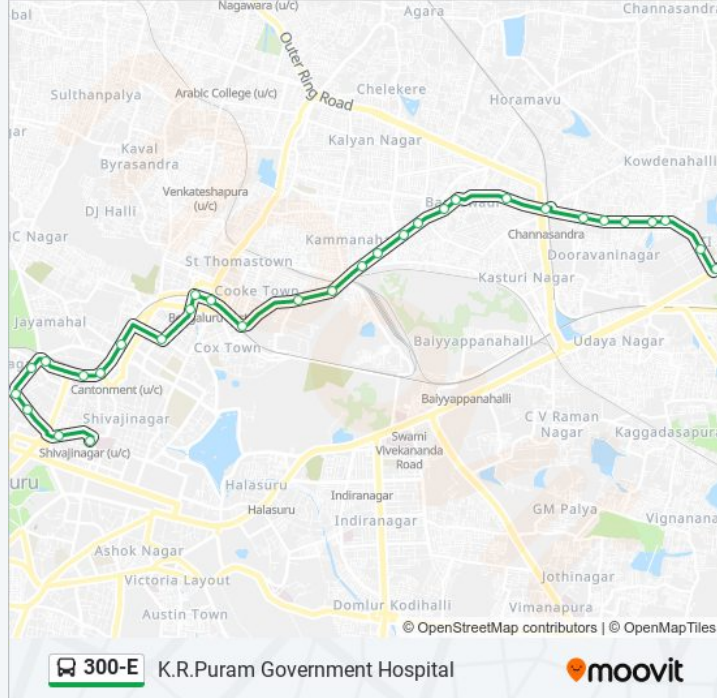

 **300-E****K.R.Puram Government Hospital**[Get The App](#)

The 300-E bus line (K.R.Puram Government Hospital) has 2 routes. For regular weekdays, their operation hours are: (1) K.R.Puram Government Hospital: 05:10 - 22:25(2) Shivajinagara Bus Station: 05:00 - 21:55
Use the Moovit App to find the closest 300-E bus station near you and find out when is the next 300-E bus arriving.

300-E bus Time Schedule

K.R.Puram Government Hospital Route Timetable:

Sunday	05:10 - 22:25
Monday	05:10 - 22:25
Tuesday	05:10 - 22:25
Wednesday	05:10 - 22:25
Thursday	05:10 - 22:25
Friday	05:10 - 22:25
Saturday	05:10 - 22:25

300-E bus Info**Direction:** K.R.Puram Government Hospital**Stops:** 31**Trip Duration:** 36 min**Line Summary:**

Baldwins School

B Channasandra Bridge

Ramamurthy Nagara Police Station

Ramamurthy Nagara Manipal

Yarayyanapalya

Aladamara Ramamurthy Nagara

Ramamurthy Nagara Church

I.T.I. Circle

I.T.I.Colony Gate

Direction: Shivajinagara Bus Station

28 stops

[VIEW LINE SCHEDULE](#)