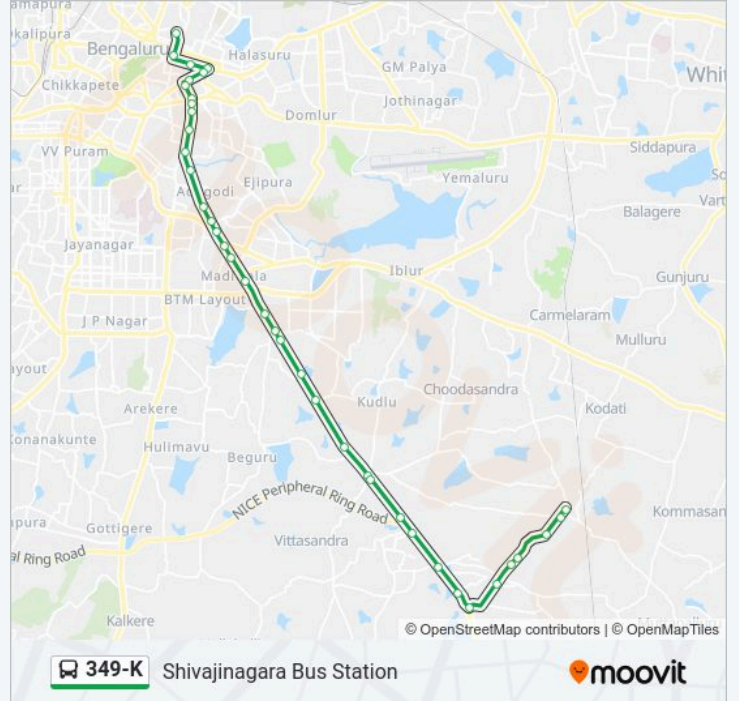

Shoolay Circle

St.Patric Church

Brigade Road

Mayo Hall

Electric B Station (M.G.Road)

M.G.Road Metro Station

M.G.Road

Shivajinagara Bus Station