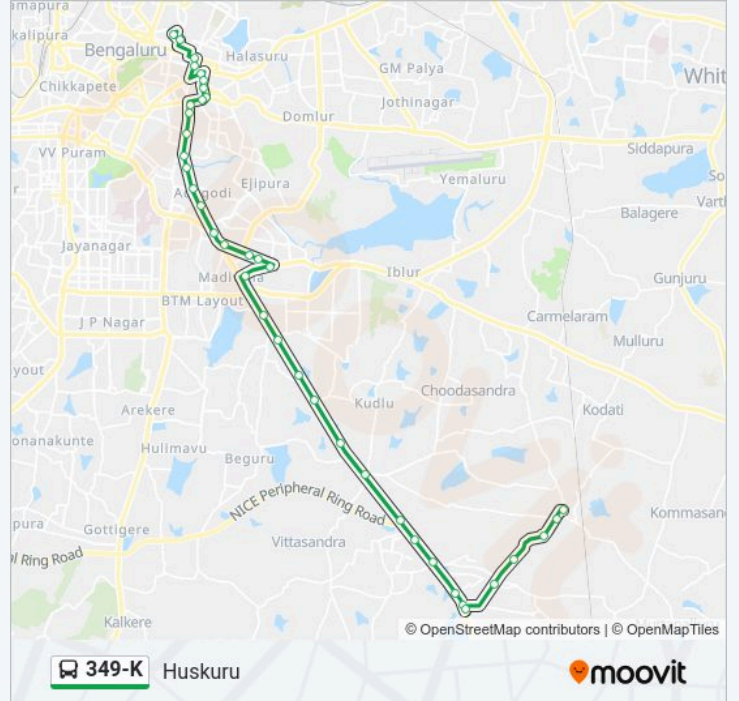

Huskur Gate

Huskur Gate

Singena Agrahara Cross Fruits Market

Depot 38 Gate

Sumuka Layout

Chikka Nagamangala Gate

Huskur

Direction: Shivajinagara Bus Station

38 stops

[VIEW LINE SCHEDULE](#)

Huskur

Chikka Nagamangala Gate

Sumuka Layout

Depot 38 Gate

Doddamma Temple

Singena Agrahara Cross Fruits Market