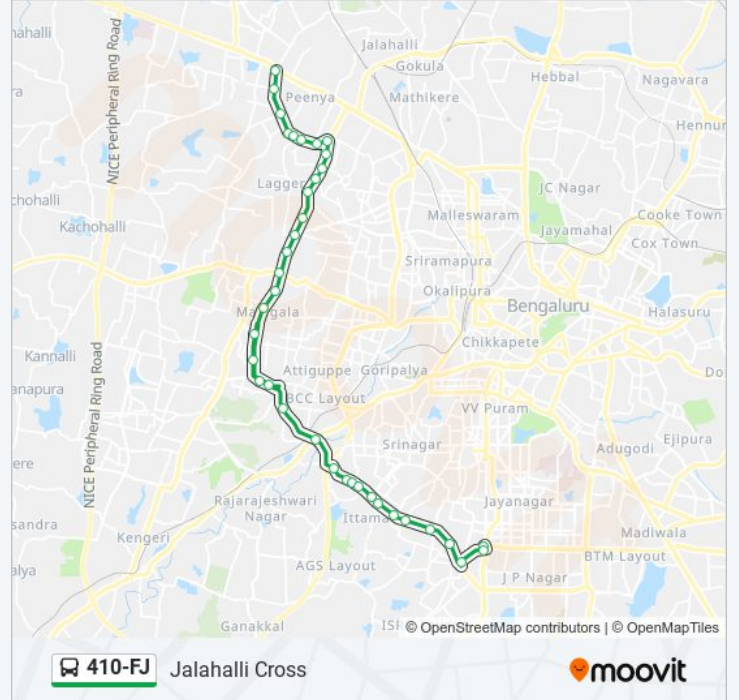

12th Block Nagarabhavi

Vinayakanagar 12th Cross

B.D.A.Complex Nagarabhavi

Malagala

Bda Complex Cross

Summanahalli

Depot-31 Gate Summanahalli

Lurdubayi Samudaya Bhavana

Kempegowda Arch

Laggere Bridge

Nandini Layout Ring Road

Nandhini Layout

Kanteerava Studio

Kanteerava Studio

Ramanjaneya Temple Nandhini Layout

Sonal Garments

Laggere Cross

Police Station Rajagopala Nagara

T.V.S.Cross

Systems Peenya

Jalahalli Cross

410-FJ bus time schedules and route maps are available in an offline PDF at moovitapp.com. Use the Moovit App to see live bus times, train schedule or subway schedule, and step-by-step directions for all public transit in Bengaluru.

© 2024 Moovit - All Rights Reserved