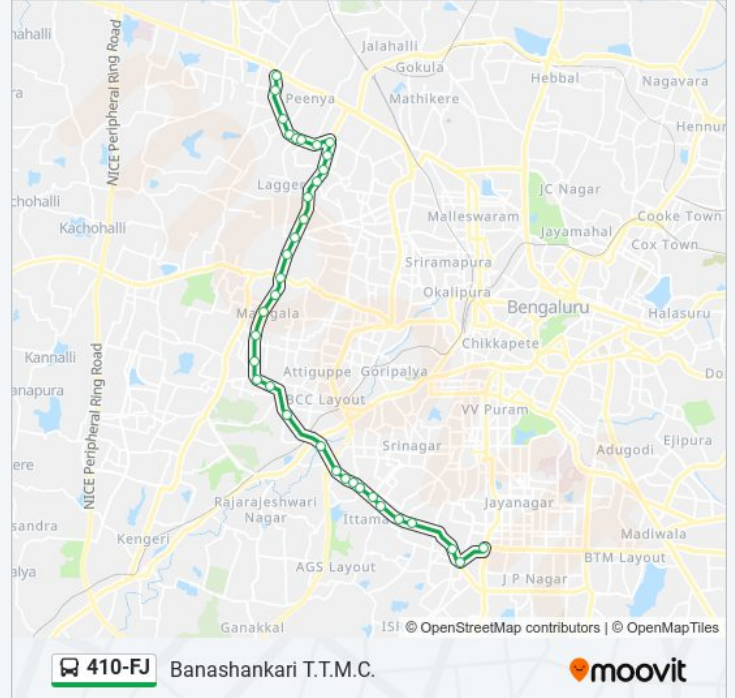

410-FJ bus Info**Direction:** Banashankari T.T.M.C.**Stops:** 35**Trip Duration:** 50 min**Line Summary:**

Nagarabhavi 1st Stage 3rd Block

Junction Of Nayandahalli

Veerabhadra Nagara

P.E.S.College

Dwarakanagara

Direction: Jalahalli Cross

37 stops

[VIEW LINE SCHEDULE](#)

Banashankari Bus Station

Banashankari

Kadirenahalli Cross

Kadirenahalli Park

Devegowda Petrol Bunk