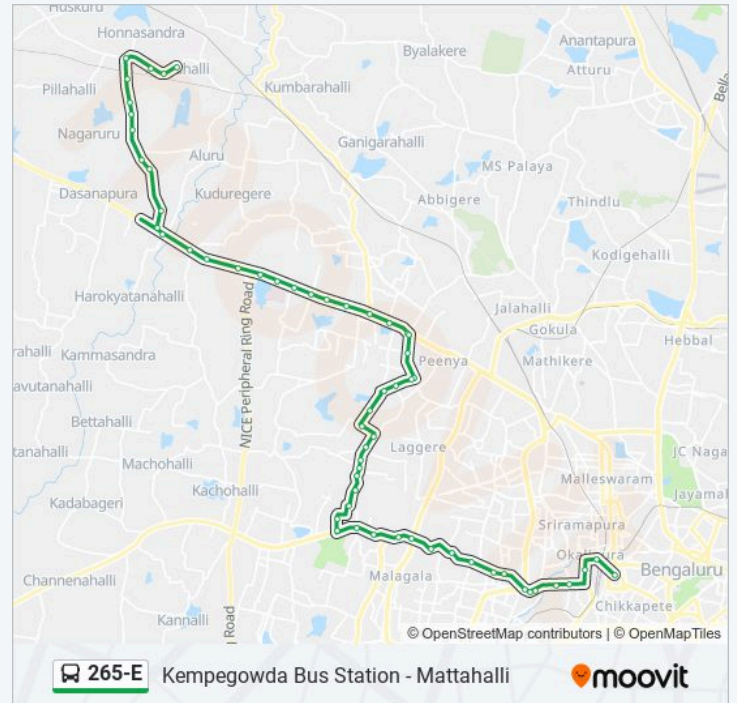

265-E bus Info

Direction: Kempegowda Bus Station

Stops: 53

Trip Duration: 73 min

Line Summary:

Nagasandra Metro Station

8th Mile Dasarahalli

T Dasarahalli

10th Cross Magadi Road

5th Cross Magadi Road

Minerva Mill

Okalipura

Kempegowda Bus Station

Direction: Mattahalli

59 stops

[VIEW LINE SCHEDULE](#)

265-E bus Info

Direction: Mattahalli

Stops: 59

Trip Duration: 82 min

Line Summary:

Rolling Mill

Tvs Cross

T.V.S.Cross