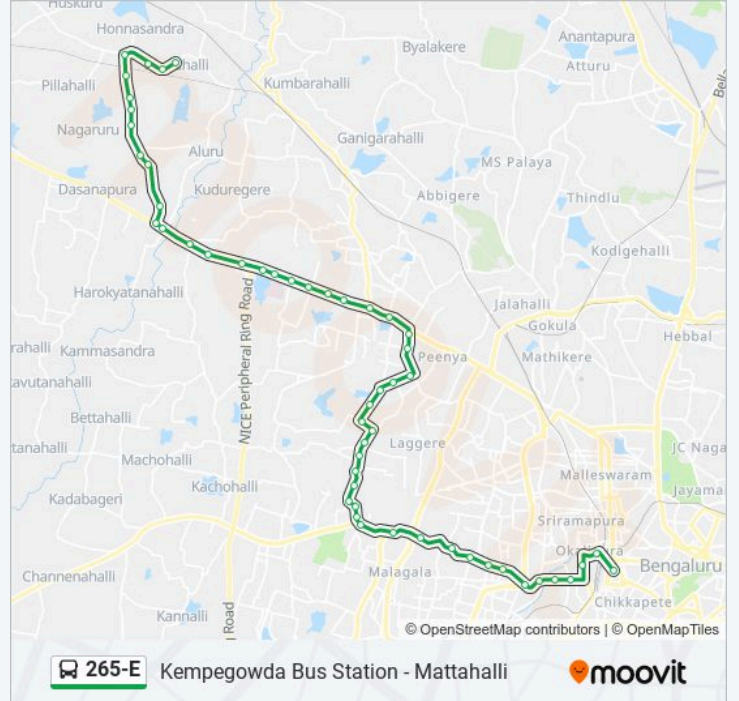

265-E bus Info

Direction: Kempegowda Bus Station

Stops: 53

Trip Duration: 73 min

Line Summary:

Nagasandra Metro Station

8th Mile Dasarahalli

T Dasarahalli

10th Cross Magadi Road

5th Cross Magadi Road

Minerva Mill

Okalipura

Kempegowda Bus Station

Direction: Mattahalli

59 stops

[VIEW LINE SCHEDULE](#)