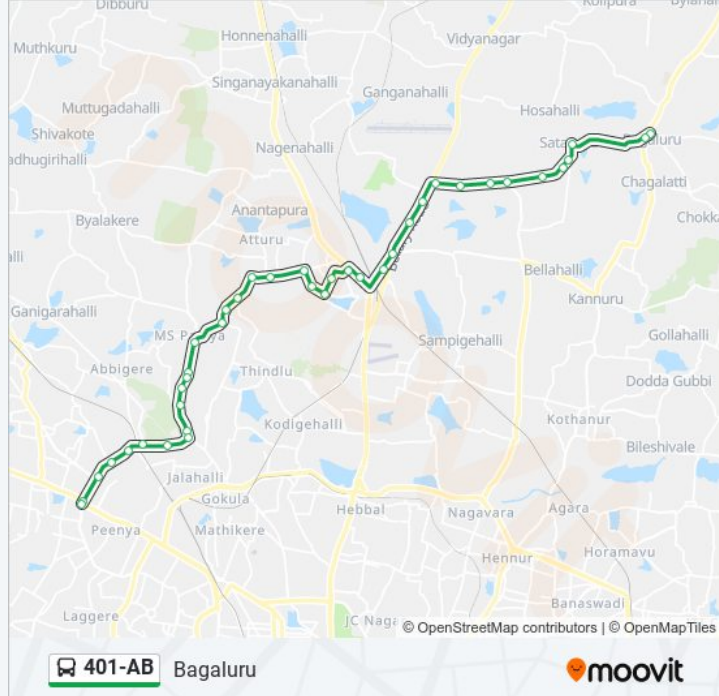

Sharavathi Hotel

Seshadripuram College Yelahanka

Yelahanka N.E.S.Office

Yelahanka Santhe Circle

Kogilu Cross

Venkatala

Palanahalli Gate

Bagalur Cross

Dwarakanagara

Kattigehalli Cross

Country Club Sathanur

Srinivasapura Cross

Sathanuru Colony

Sathanuru

Bagalur Santhe

Bagaluru

Direction: Jalahalli Cross

38 stops

[VIEW LINE SCHEDULE](#)

Bagaluru

Bagalur Santhe

Sathanuru

Sathanuru Colony

Srinivasapura Cross

Country Club Sathanur

Reva College Cross

Kattigehalli Cross

Dwarakanagara

Bagalur Cross

Palanahalli Gate

Venkatala

Kogilu Cross

401-AB bus Time Schedule

Jalahalli Cross Route Timetable:

Sunday	08:55 - 14:15
Monday	08:55 - 14:15
Tuesday	08:55 - 14:15
Wednesday	08:55 - 14:15
Thursday	08:55 - 14:15
Friday	08:55 - 14:15
Saturday	08:55 - 14:15

401-AB bus Info

Direction: Jalahalli Cross

Stops: 38

Trip Duration: 58 min

Line Summary: