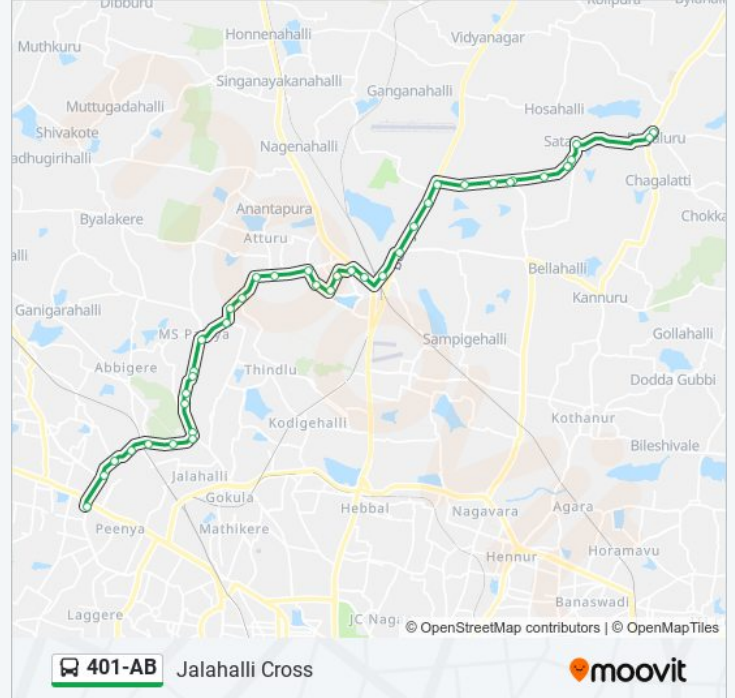

Gangamma Circle - Fathima Church

Kammagondanahalli Bridge

I.A.F.Jalahalli

Shettyhalli Cross

Ayyapa Temple Jalahalli Cross

Jalahalli Cross

401-AB bus time schedules and route maps are available in an offline PDF at moovitapp.com. Use the [Moovit App](#) to see live bus times, train schedule or subway schedule, and step-by-step directions for all public transit in Bengaluru.