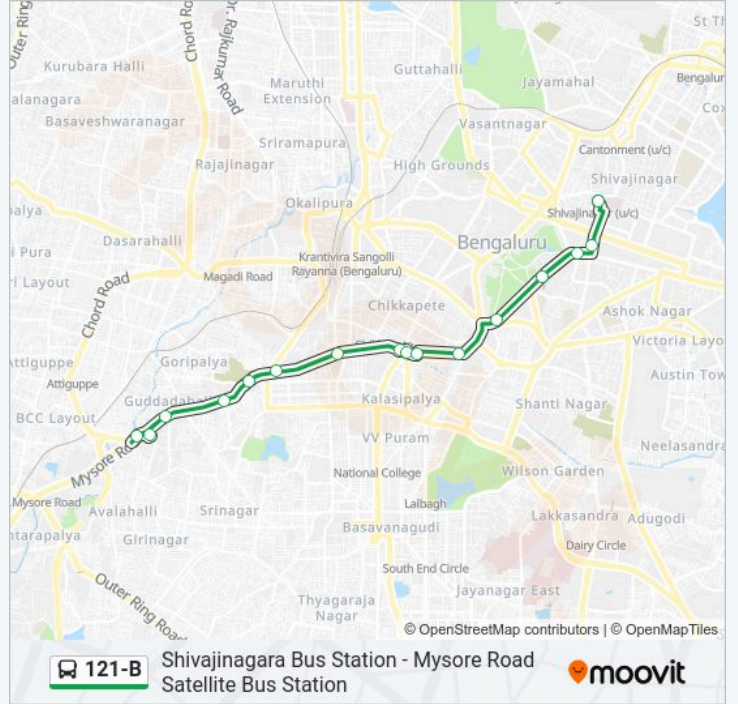

### 121-B bus Info

**Direction:** Mysore Road Satellite Bus Station

**Stops:** 18

**Trip Duration:** 20 min

**Line Summary:**

**Direction: Shivajinagara Bus Station**

16 stops

[VIEW LINE SCHEDULE](#)

**121-B bus Time Schedule**

Shivajinagara Bus Station Route Timetable:

Sunday	17:05
Monday	17:05
Tuesday	17:05
Wednesday	17:05
Thursday	17:05
Friday	17:05
Saturday	17:05

**121-B bus Info**

**Direction:** Shivajinagara Bus Station

**Stops:** 16

**Trip Duration:** 25 min

**Line Summary:**

121-B bus time schedules and route maps are available in an offline PDF at [moovitapp.com](https://moovitapp.com). Use the Moovit App to see live bus times, train schedule or subway schedule, and step-by-step directions for all public transit in Bengaluru.