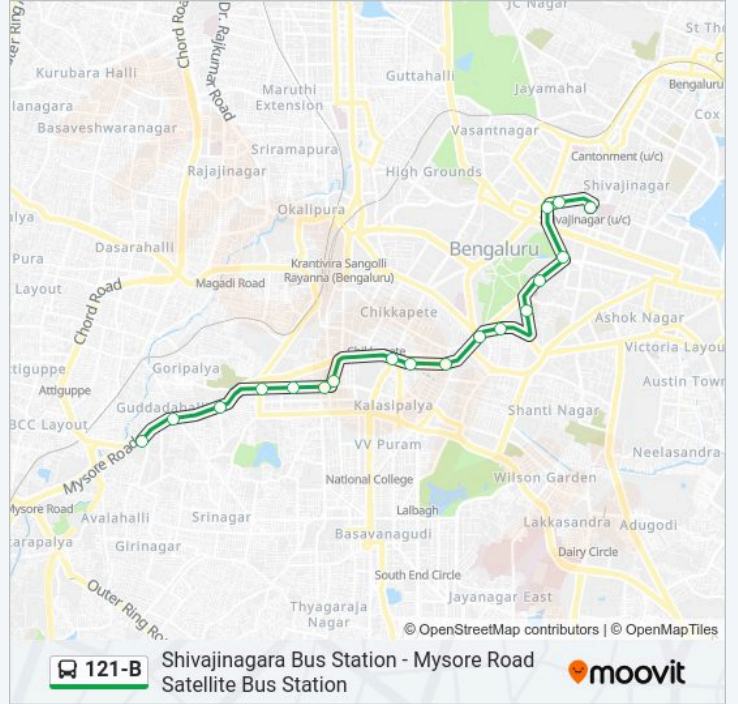

(1) Mysore Road Satellite Bus Station: 21:00(2) Shivajinagara Bus Station: 17:05

Use the Moovit App to find the closest 121-B bus station near you and find out when is the next 121-B bus arriving.

### Direction: Mysore Road Satellite Bus Station

18 stops

[VIEW LINE SCHEDULE](#)

- Shivajinagara Bus Station
- Indian Express
- Indian Express
- M.G Statue (Chinnaswamy Stadium)
- Museum
- St.Joseph Boys High School Malya Hospital
- Pallavi Talkies
- Corporation
- Town Hall
- Krishnarajendra Market
- Krishnarajendra Market
- Rayan Circle
- Rayan Circle
- Water Tank Chamarajapet
- Sirsi Circle
- Mysore Road Toll Gate
- New Guddadahalli
- Mysore Road Bus Station

### 121-B bus Time Schedule

Mysore Road Satellite Bus Station Route Timetable:

Sunday	21:00
Monday	21:00
Tuesday	21:00
Wednesday	21:00
Thursday	21:00
Friday	21:00
Saturday	21:00

### 121-B bus Info

**Direction:** Mysore Road Satellite Bus Station

**Stops:** 18

**Trip Duration:** 20 min

**Line Summary:**

**Direction: Shivajinagara Bus Station**

16 stops

[VIEW LINE SCHEDULE](#)