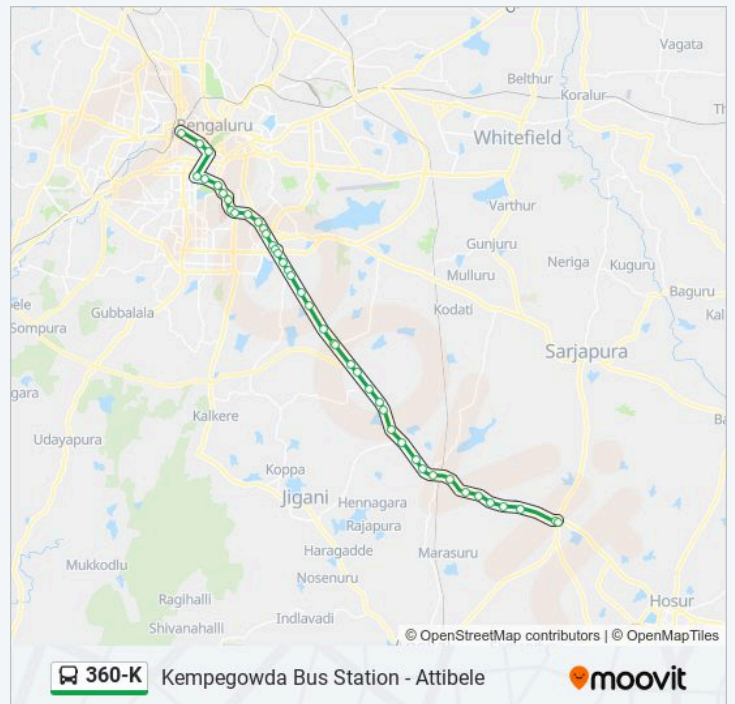

 **360-K**

Kempegowda Bus Station - Attibele

Get The App

The 360-K bus line (Kempegowda Bus Station - Attibele) has 2 routes. For regular weekdays, their operation hours are: (1) Attibele: 04:35 - 21:15(2) Kempegowda Bus Station: 04:45 - 21:30
Use the Moovit App to find the closest 360-K bus station near you and find out when is the next 360-K bus arriving.

Hosur Road Junction

Muneshwara Temple

Bengaluru Dairy Circle

Wednesday

04:45 - 21:30

Thursday

04:45 - 21:30

Friday

04:45 - 21:30

Saturday

04:45 - 21:30

360-K bus Info

Direction: Kempegowda Bus Station

Stops: 43

Trip Duration: 75 min

Line Summary: