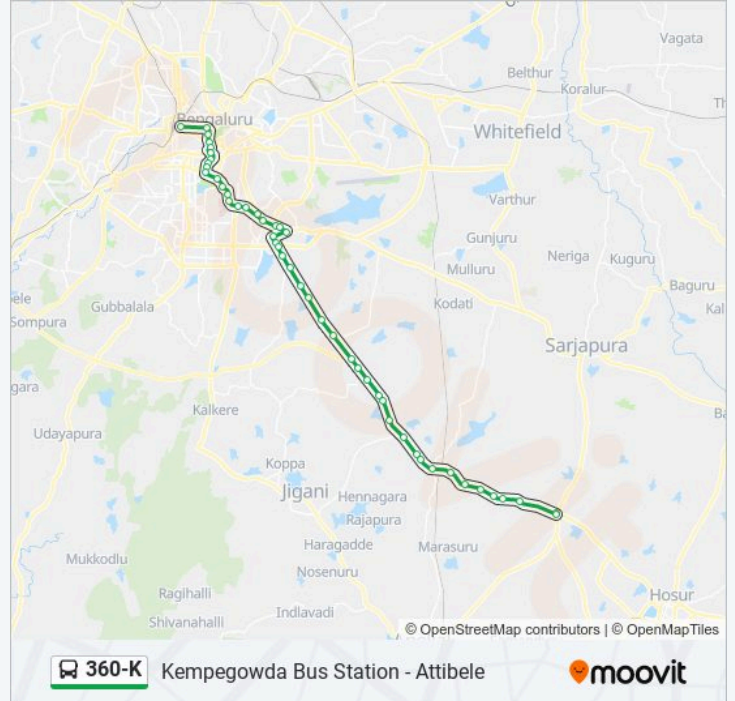

 **360-K**

Kempegowda Bus Station - Attibele

Get The App

The 360-K bus line (Kempegowda Bus Station - Attibele) has 2 routes. For regular weekdays, their operation hours are: (1) Attibele: 04:35 - 21:15(2) Kempegowda Bus Station: 04:45 - 21:30
Use the Moovit App to find the closest 360-K bus station near you and find out when is the next 360-K bus arriving.

Hale Chandapura

Tirumagondanahalli

Neraluru Cross

Guddahatti Cross

Guestline Hotel

Yadavanahalli

Attibele Circle

Attibele Bus Stand

Kempegowda Bus Station - Attibele

Direction: Kempegowda Bus Station

43 stops

[VIEW LINE SCHEDULE](#)

Attibele Bus Stand

Attibele Circle

360-K bus Time Schedule

Kempegowda Bus Station Route Timetable: