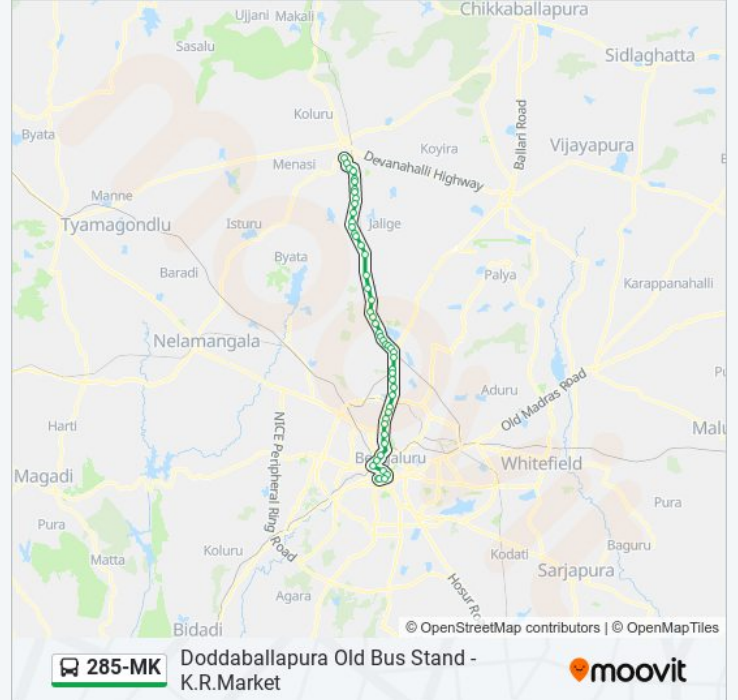

Bank Circle Bashettyhalli

Bashettyhalli

Navodaya School Doddaballapura

Aparel Park

Doddaballapura Railway Station

Kasaba

Rangappa Circle

Doddaballapura Bus Stand

Direction: K.R.Market

51 stops

[VIEW LINE SCHEDULE](#)

285-MK bus Time Schedule

K.R.Market Route Timetable:

Sunday

05:30 - 17:35

Doddaballapura Bus Stand