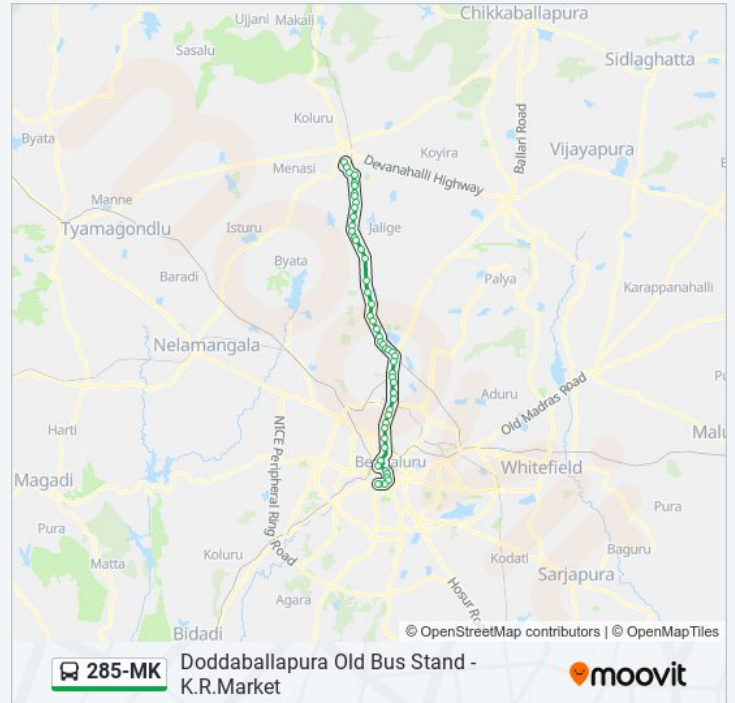

Monday	05:30 - 17:35
Tuesday	05:30 - 17:35
Wednesday	05:30 - 17:35
Thursday	05:30 - 17:35
Friday	05:30 - 17:35
Saturday	05:30 - 17:35

285-MK bus Info

Direction: K.R.Market

Stops: 51

Trip Duration: 84 min

Line Summary: