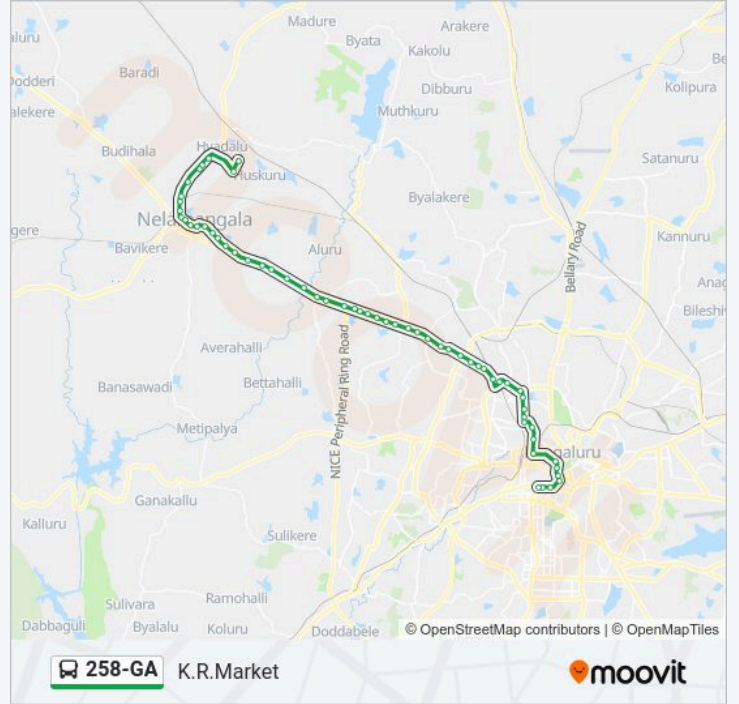

Dasanapura

Adakamaranahalli

Makali

Madanayakanahalli

T.C.I.

Madavara Nice Road Junction (B.I.E.C)

Anchepalya

Jindal

Chikkabidarakallu

Marison Factory

Widia Factory

Nagasandra Metro Station

8th Mile Dasarahalli

T Dasarahalli

Jalahalli Cross

Peenya

S.R.S.Peenya

C.M.T.I.

Goraguntepalya

M.E.I.Factory

R.M.C.Yard (Yashwanthapura New Railway Station)

Govardhan Talkies

Yeshwanthapura T.T.M.C

Yeshwanthpura Circle

Tata Institute - Sankey Road

18th Cross Malleshwaram

13th Cross Malleshwaram

8th Cross Malleshwaram

Malleshwaram Circle

Malleshwaram Link Road

Swastik Sheshadripuram College

Anand Rao Circle