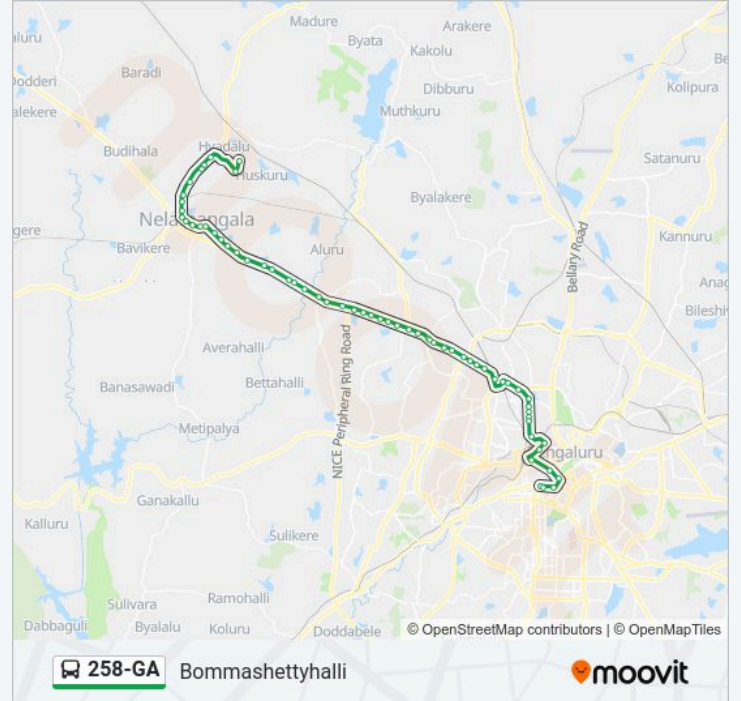

C.M.T.I.

S.R.S.Peenya

Peenya

Jalahalli Cross

Jalahalli Metro Station

Jalahalli Cross

T Dasarahalli

8th Mile Dasarahalli

Nagasandra Metro Station

Widia Factory

Marison Factory

Chikkabidarakallu

Jindal

Anchepalya

Madavara Nice Road Junction (B.I.E.C)

T.C.I.

Madanayakanahalli

Makali

Adakimaranahalli Bridge

Adakamaranahalli

Dasanapura

Devannanapalya

Arishinakunte

Vishwa Shanti Ashrama

Binnamangala

Nursery Nelamangala

Weavers Colony Nelamangala

T.B Nelamangala

Anjaneya Temple Nelamangala

Nelamangala Bus Stand

Nelamangala Hunasemara

Basavanahalli Cross