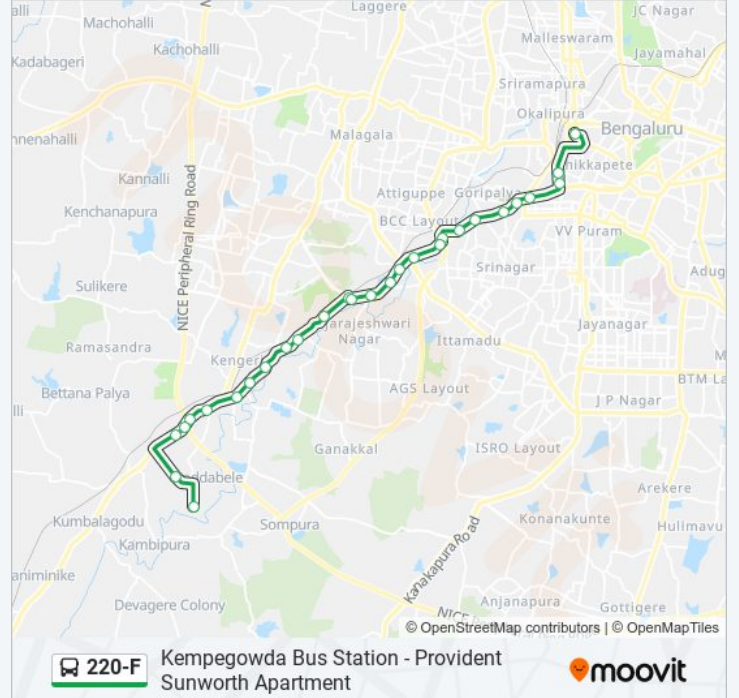

220-F bus Time Schedule

Kempegowda Bus Station Route Timetable:

Sunday	05:35 - 18:35
Monday	05:35 - 18:35
Tuesday	05:35 - 18:35
Wednesday	05:35 - 18:35
Thursday	05:35 - 18:35
Friday	05:35 - 18:35
Saturday	05:35 - 18:35

220-F bus Info

Direction: Kempegowda Bus Station

Stops: 28

Trip Duration: 45 min

Line Summary:

New Guddadahalli

Mysore Road Toll Gate

Mysore Circle

Sirsi Circle

Binny Mill

Boys Hostel

Kempegowda Bus Station

Direction: Provident Sunworth Apartment

29 stops

[VIEW LINE SCHEDULE](#)

Kempegowda Bus Station