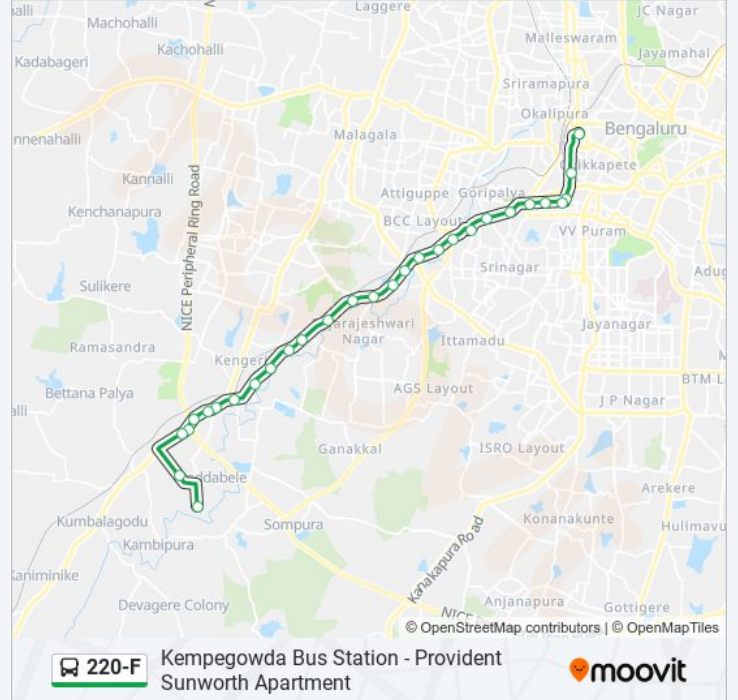

Dubasipalya Cross

Mylasandra Cross

Kengeri Bus Station

Kengeri Police Station

Kengeri Metro Station

I.M.A.C.India

Depot 12 Gate

Kengeri Road Junction

Basavanagara Kengeri

Good Earth Villas Cross

Provident Sunworth Apartment

220-F bus time schedules and route maps are available in an offline PDF at moovitapp.com. Use the Moovit App to see live bus times, train schedule or subway schedule, and step-by-step directions for all public transit in Bengaluru.

© 2024 Moovit - All Rights Reserved