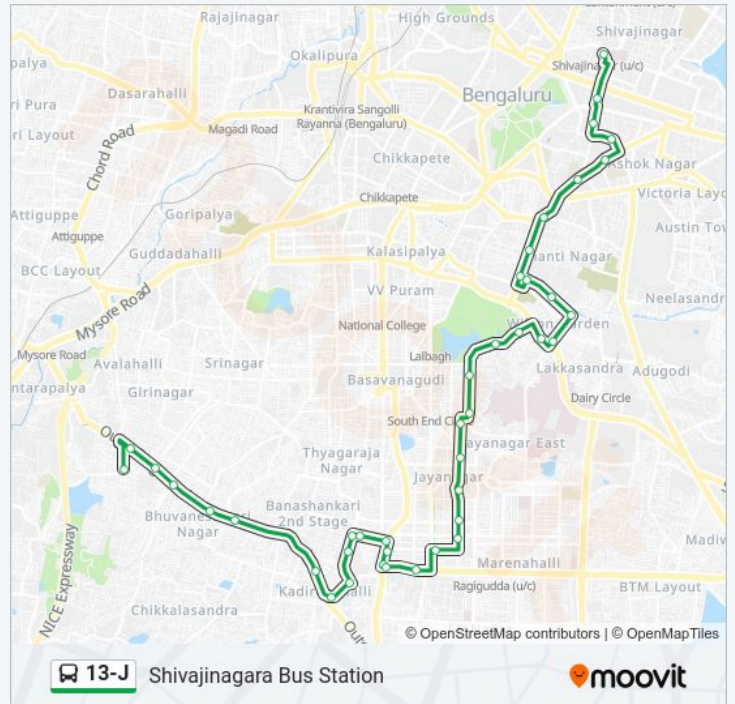

Madhavan Park

Rani Sarala Devi College

Ashoka Pillar

Siddapura

Mallige Hospital

Wilson Garden 7th Cross

Wilson Garden 10th Cross

Wilson Garden

Shanthinagara Ksrtc Quarters

Shanthinagara Bus Station

Shanthinagara

K.H.Road

Walker Langford Road

Richmond Circle (Bishop Coton Girls High School)

St.Joseph College

State Bank India Garage

13-J bus Info

Direction: Shivajinagara Bus Station

Stops: 41

Trip Duration: 46 min

Line Summary:

State Bank Of India (Bowring Institute)

M.G.Road

Shivajinagara Bus Station