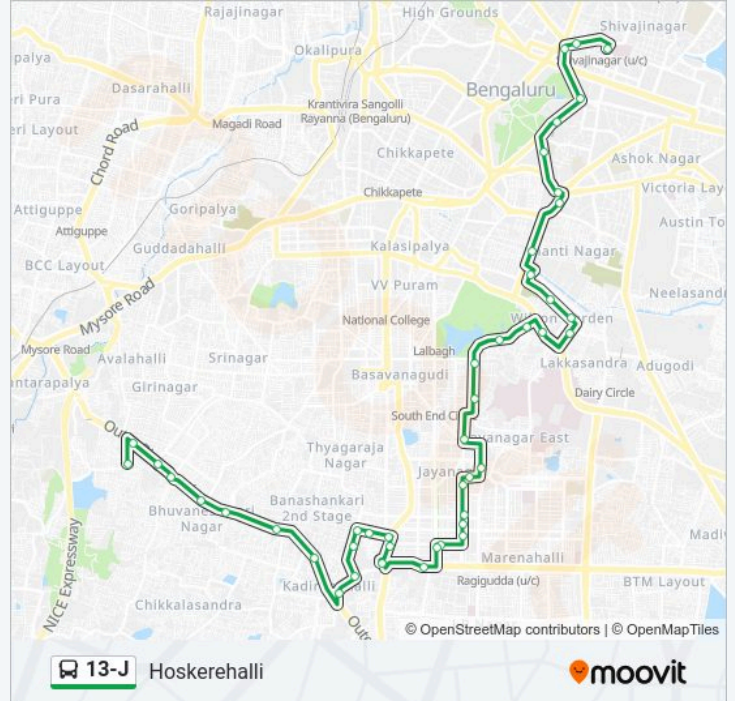

13-J bus Info

Direction: Hoskerehalli

Stops: 44

Trip Duration: 45 min

Line Summary:

Jayanagara 4th Block

Jayanagara Telephone Exchange

Jayanagara Telephone Exchange

Janatha Bazar Banashankari

Hosakerehalli Junction

Hoskerehalli Petrol Bunk

Hoskerehalli

Direction: Shivajinagara Bus Station

41 stops

[VIEW LINE SCHEDULE](#)

Hoskerehalli