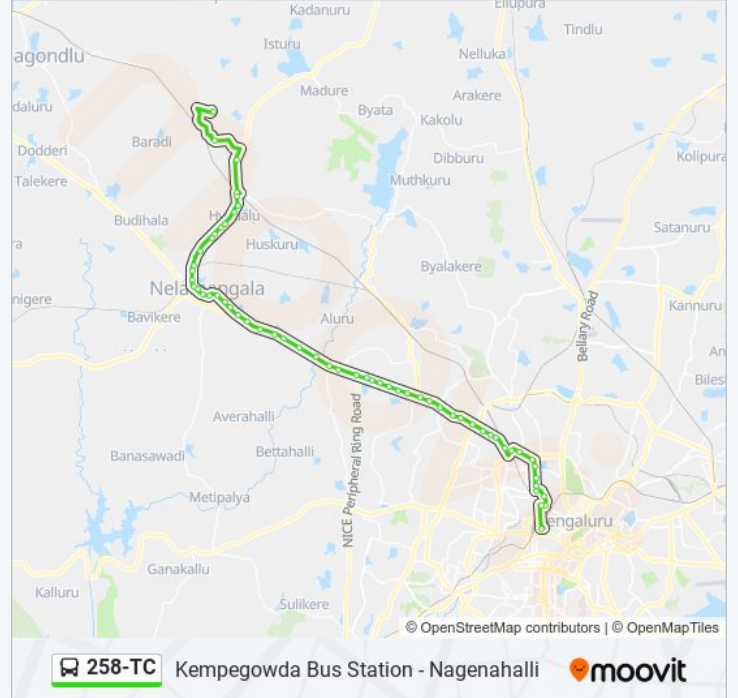

Yeshwanthapura Bus Station

Yeshwanthpura Circle

Tata Institute - Sankey Road

18th Cross Malleshwaram

13th Cross Malleshwaram

8th Cross Malleshwaram
 Malleshwaram Circle
 Malleshwaram Link Road
 Sheshadripuram College
 Central (Towards K.B.S.Majestic)
 Kempegowda Bus Station