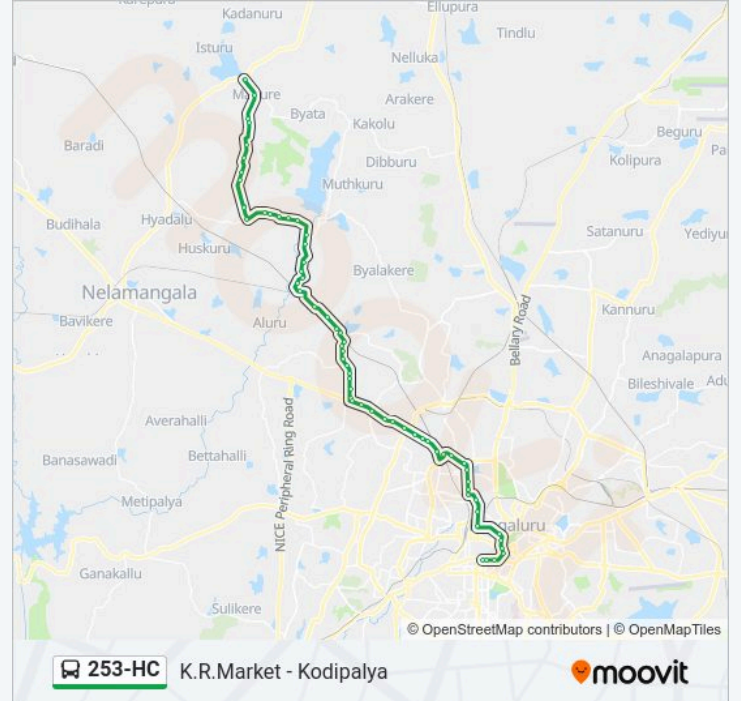

Tharabanahalli Choultry

Tharabanahalli

Soladevanahalli Police Station

Dwarakanagara

Gangamma Temple Chikkabanavara

Chikka Banavara

Railway Station Chikkabanavara

Janapriya Apartment

Sapthagiri Hospital

Sapthagiri College

Bone Mill

Bagalagunte Bus Station

Bagalagunte

Widia School

8th Mile

8th Mile Dasarahalli

T Dasarahalli

Jalahalli Cross

Peenya

S.R.S.Peenya

C.M.T.I.

Goraguntepalya

M.E.I.Factory

R.M.C.Yard (Yashwanthapura New Railway Station)

Govardhan Talkies

Yeshwanthapura T.T.M.C

Yeshwanthpura Circle

Tata Institute - Sankey Road

18th Cross Malleshwaram

13th Cross Malleshwaram

8th Cross Malleshwaram

Malleshwaram Circle