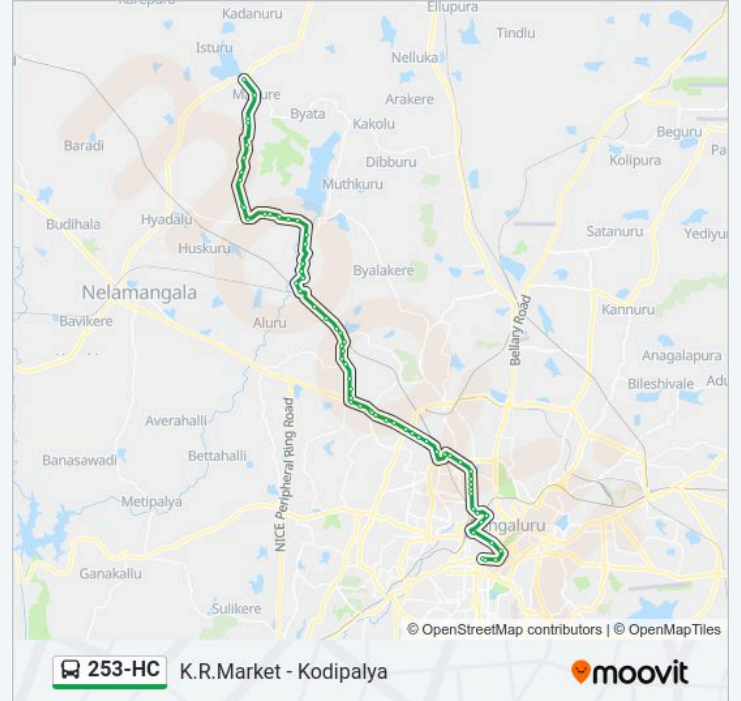

R.M.C.Yard (Yashawanthapura New Railway Station)

M.E.I.Factory

Goraguntepalya

C.M.T.I.

S.R.S.Peenya

Peenya

Jalahalli Cross

Jalahalli Metro Station

Jalahalli Cross

T Dasarahalli

8th Mile Dasarahalli

8th Mile

Widia School

Bagalagunte

Bone Mill

Sapthagiri College

Sapthagiri Hospital

Janapriya Apartments

Railway Station Chikkabanavara

Chikka Banavara

Gangamma Temple Chikkabanavara

Dwarakanagara

Soladevanahalli Police Station

Tharabanahalli

Tharabanahalli Choultry

Kempaiahnagara

Thore Nagasandra Cross

Hurali Chikkanahalli

Thirumalapura

Hesaraghatta T.B.Cross

Hesaraghatta Bus Stand

Vinayaka Nagara Hesaraghatta