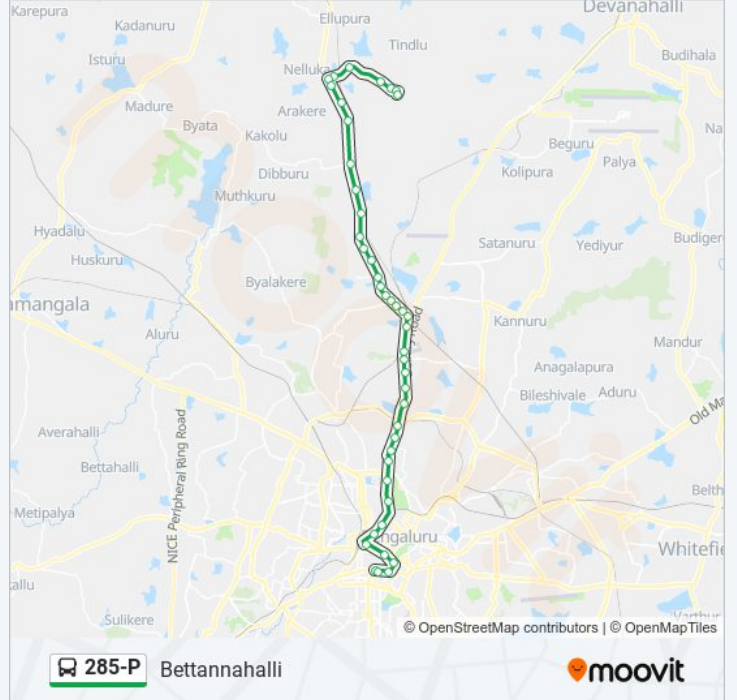

Sheshadripuram College Yelahanka

Escorts

Rail Wheel Factory

Puttenahalli

Ananthapura Gate

C.P.R.I.Yelahanka

Nagenahalli Gate

Avalahalli

Singanayakanahalli Gate

Honnenahalli

Rajanukunte

Sri Ramanahalli

Suradenapura Gate

Y.A.P.B.Toll

Aradeshanahalli Cross

M.E.S.College Aradeshanahalli Road

Aradeshanahalli

Chikkana Hosahalli

Ganesha Temple Bettannahalli

Bettannahalli Site

Bettannahalli

Direction: K.R.Market

44 stops

[VIEW LINE SCHEDULE](#)

Bettannahalli

Bettannahalli Site

Ganesha Temple Bettannahalli

Chikkana Hosahalli

Aradeshanahalli

M.E.S.College Aradeshanahalli Road

Aradeshanahalli Gate

Y.A.P.B.Toll

285-P bus Time Schedule

K.R.Market Route Timetable:

Sunday	05:00 - 18:40
Monday	05:00 - 18:40
Tuesday	05:00 - 18:40
Wednesday	05:00 - 18:40
Thursday	05:00 - 18:40
Friday	05:00 - 18:40
Saturday	05:00 - 18:40

285-P bus Info