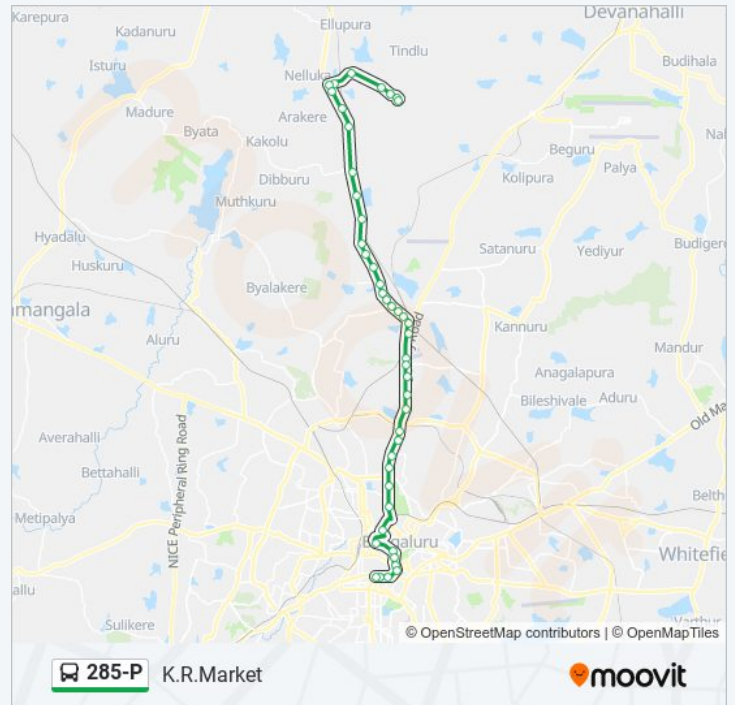

Chikkana Hosahalli

Aradeshanahalli

M.E.S.College Aradeshanahalli Road

Aradeshanahalli Gate

Y.A.P.B.Toll

285-P bus Time Schedule

K.R.Market Route Timetable:

Sunday	05:00 - 18:40
Monday	05:00 - 18:40
Tuesday	05:00 - 18:40
Wednesday	05:00 - 18:40
Thursday	05:00 - 18:40
Friday	05:00 - 18:40
Saturday	05:00 - 18:40

285-P bus Info

Direction: K.R.Market

Stops: 44

Trip Duration: 65 min

Line Summary:

Suradenapura Gate

Sri Ramanahalli

Rajanukunte