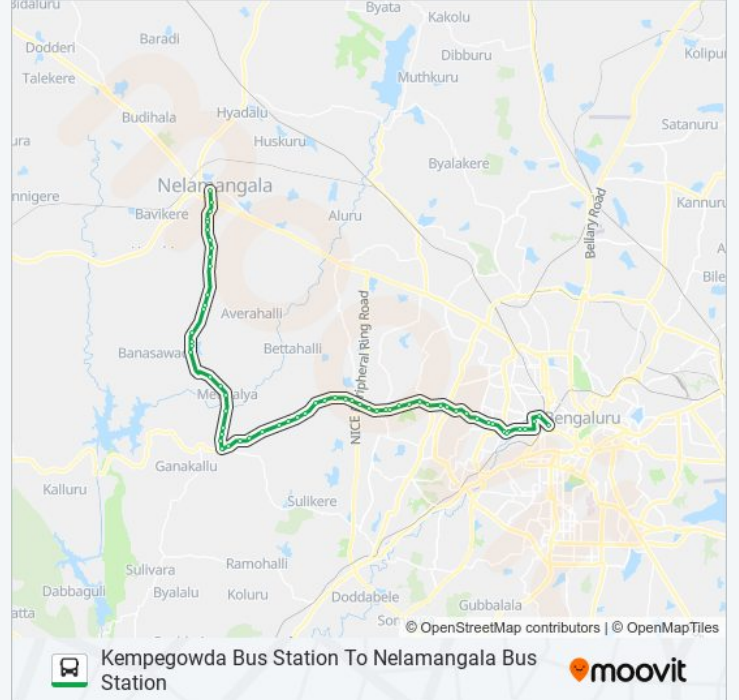

East West College Cross

Byadarahalli

Kempegowda Nagara

Gollarahatti

Kachohalli Gate

Chikka Gollarahatti

Forest Gate

Machohalli Gate

Kadabagere Cross

Seegehalli Cross

Hamsa Farm

Channenahalli Arch

Channenahalli

Honaganahatti

Channadasipalya

Lakkuppe

Ganesha Temple Tavarekere

Tavarekere

Tavarekere

B.W.S.S.B.Tavarekere

Gangenahalli Cross

Jettipalya

Varthuru

Metipalya

Chowdeswarinagara

Mallasandra

Gayathri Nagara Cross

Kerekodi Sondekoppa

Sondekoppa

High School Sondekoppa

Gerahalli

Hunnigere Cross

Lakkenahalli Junction Sondekoppa Road