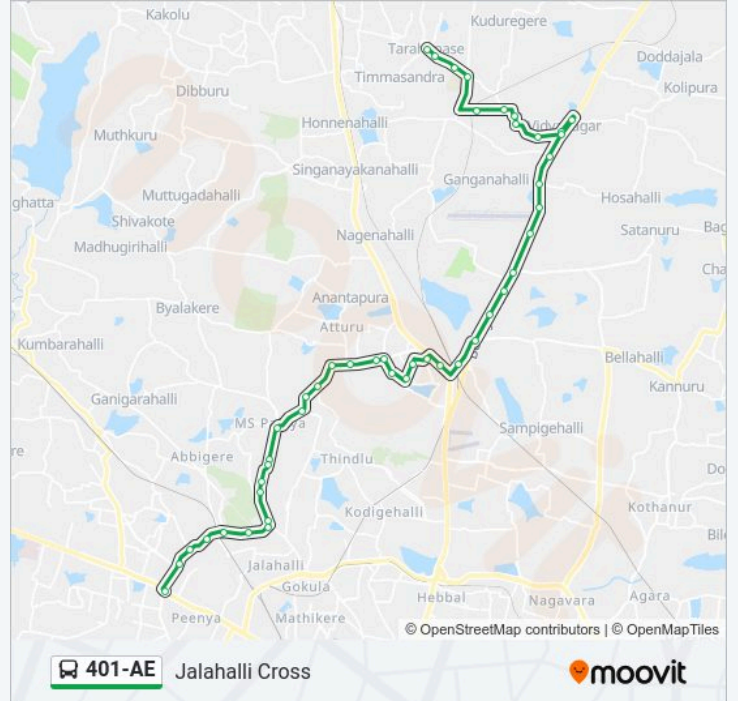

I.A.F.Jalahalli

Shettyhalli Cross

Ayyapa Temple Jalahalli Cross

Jalahalli Cross

401-AE bus time schedules and route maps are available in an offline PDF at moovitapp.com. Use the Moovit App to see live bus times, train schedule or subway schedule, and step-by-step directions for all public transit in Bengaluru.