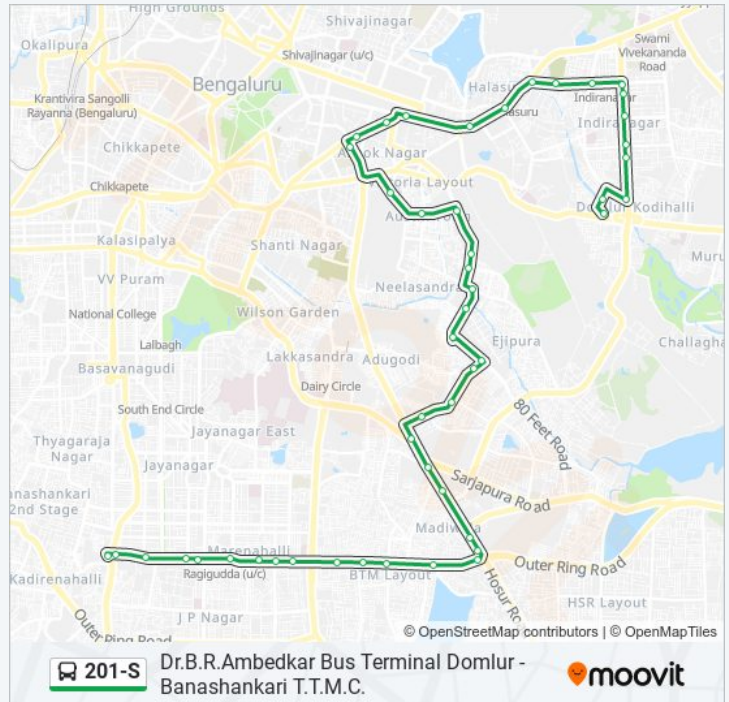

Stops: 48

Trip Duration: 52 min

Line Summary:

Lakshmipura

Double Road Indiranagara

Indiranagara K.F.C.

Indiranagar Police Station

6th Main Indiranagara