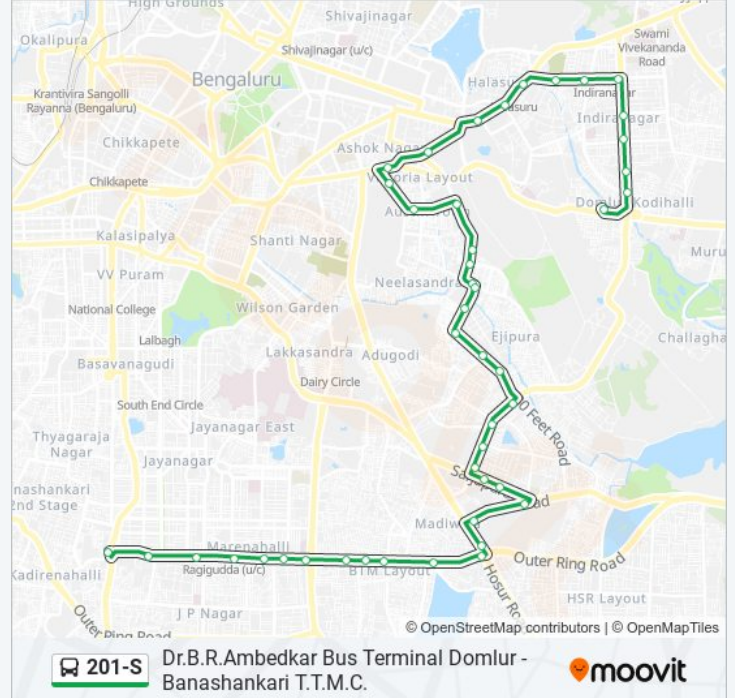

Passport Office Koramangala

Indoor Stadium

Koramangala Bus Station

Sony World 80 Feet Road Koramangala

Canara Bank Koramangala

B.D.A.Complex Koramangala

Koramangala Water Tank

Koramangala Water Tank

Kudure Mukha Colony

Krupanidhi College Madiwala

Madiwala

Central Silk Board

Central Silk Board

Kuvempunagara (B.T.M.Layout)

16th Main B.T.M.Layout

B.T.M.Layout Water Tank

M.I.C.O.Layout

Jayadeva Hospital

East End Jayanagara

Ragigudda Temple

Marenahalli

Sri Raghavendra Swamy Temple

Sangam Circle

Banashankari Bus Station

Dr.B.R.Ambedkar Bus Terminal Domlur -
Banashankari T.T.M.C.

Direction: Dr.B.R.Ambedkar Bus Terminal Domlur

48 stops

[VIEW LINE SCHEDULE](#)

Banashankari Bus Station

Banashankari

Sangam Circle

Jayanagar 5th Block

Sri Raghavendra Swamy Temple

201-S bus Time Schedule

Dr.B.R.Ambedkar Bus Terminal Domlur Route
Timetable:

Sunday	11:15 - 21:15
Monday	11:15 - 21:15
Tuesday	11:15 - 21:15
Wednesday	11:15 - 21:15
Thursday	11:15 - 21:15
Friday	11:15 - 21:15