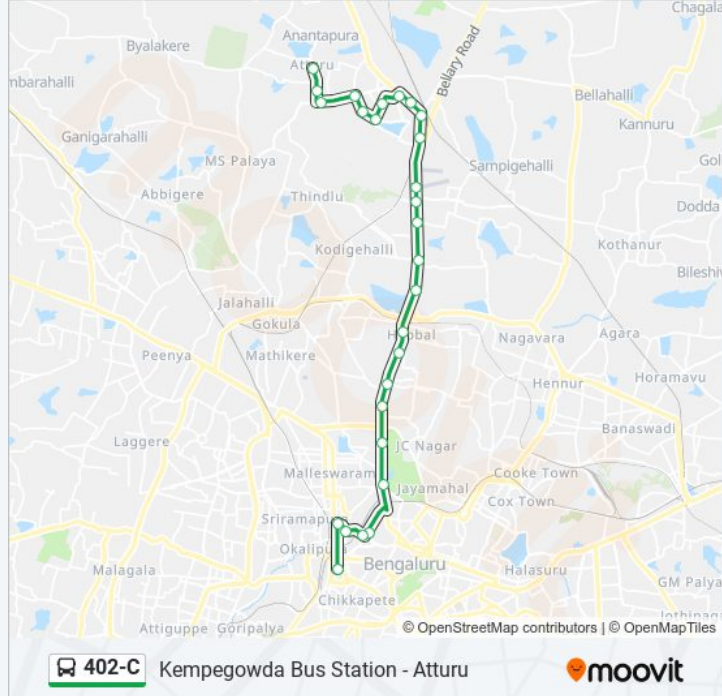

402-C

Kempegowda Bus Station - Atturu

Get The App

The 402-C bus line (Kempegowda Bus Station - Atturu) has 2 routes. For regular weekdays, their operation hours are:
(1) Atturu: 06:20 - 21:20 (2) Kempegowda Bus Station: 05:30 - 19:55

402-C bus Info**Direction:** Atturu**Stops:** 25**Trip Duration:** 42 min**Line Summary:**

Atturu Layout

Atturu Layout Vegetable Market

Atturu

Direction: Kempegowda Bus Station

27 stops

[VIEW LINE SCHEDULE](#)

402-C bus Info

Direction: Kempegowda Bus Station

Stops: 27

Trip Duration: 44 min

Line Summary:

C.B.I.

Mekhri Circle

Palace Ground

R.M.Guttahalli

Shivananda Stores

Shivananda Stores Circle

Sheshadripuram College

Central (Towards K.B.S.Majestic)

Kempegowda Bus Station

402-C bus time schedules and route maps are available in an offline PDF at moovitapp.com. Use the [Moovit App](#) to see live bus times, train schedule or subway schedule, and step-by-step directions for all public transit in Bengaluru.