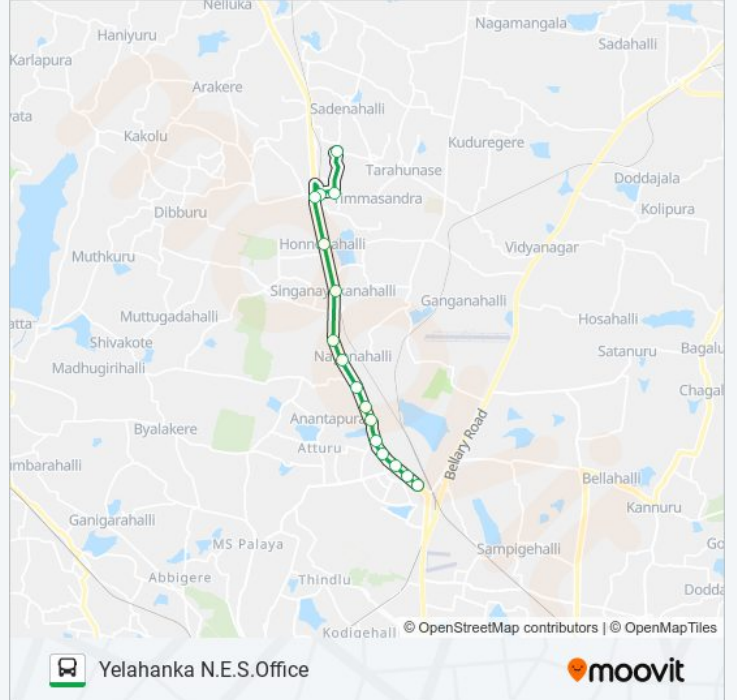

285-K PTML-NES bus time schedules and route maps are available in an offline PDF at moovitapp.com. Use the [Moovit App](#) to see live bus times, train schedule or subway schedule, and step-by-step directions for all public transit in Bengaluru.

[About Moovit](#) • [MaaS Solutions](#) • [Supported Countries](#) • [Mooviter Community](#)

© 2024 Moovit - All Rights Reserved

Check Live Arrival Times