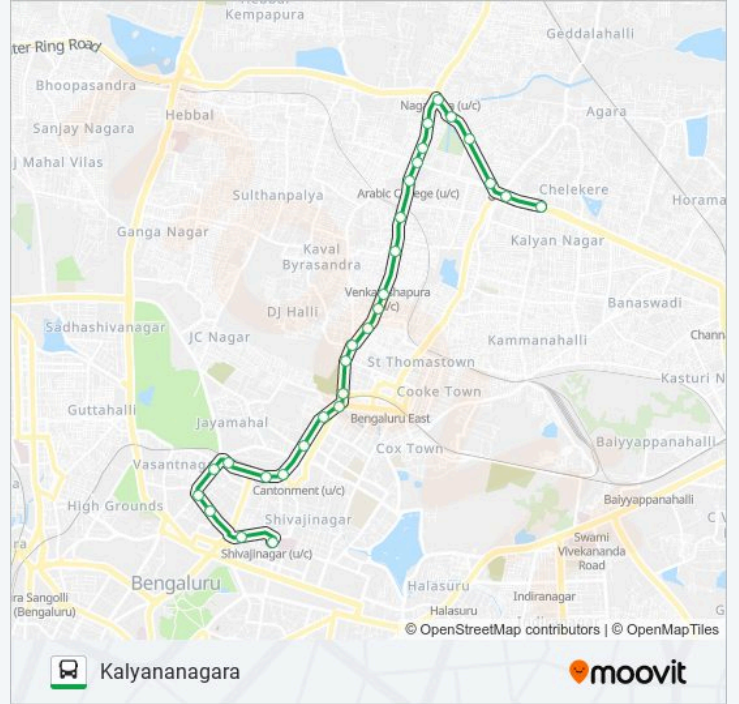

Glass Factory

Nagavara

Nagavara Junction

H.B.R Layout 5th Cross

H.B.R Layout (Ring Road)

Hennur Junction

Hennur Junction

Kalyananagara Bus Stand

290-E SBS-NGW-KLN bus time schedules and route maps are available in an offline PDF at moovitapp.com. Use the Moovit App to see live bus times, train schedule or subway schedule, and step-by-step directions for all public transit in Bengaluru.

© 2024 Moovit - All Rights Reserved