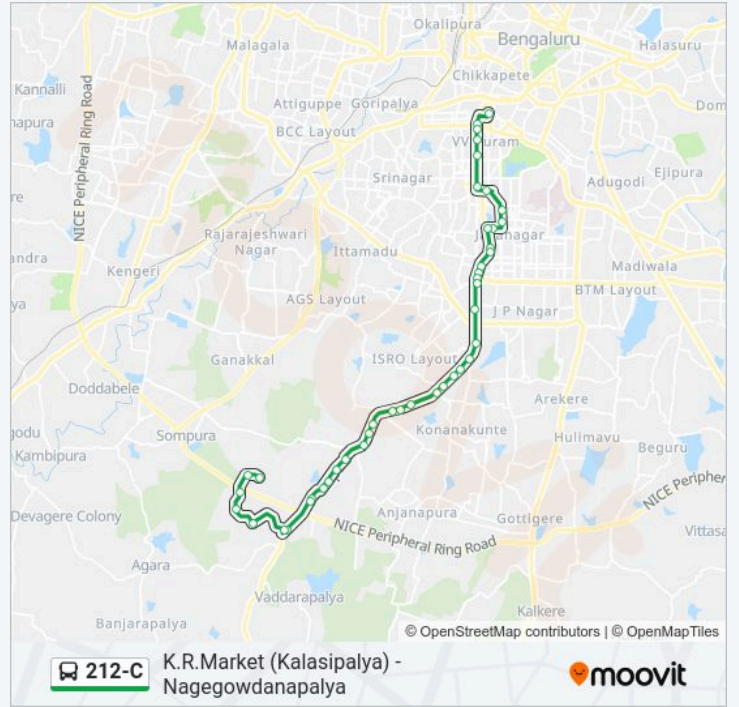

Direction: Nagegowdanapalya

43 stops

[VIEW LINE SCHEDULE](#)

K.R.Market (Kalasipalya)

Makkala Koota / Mahila Seva Samaja

Makkala Koota

Mahila Seva Samaja

National College

Basavanagudi Police Station

Krishna Rao Park

Ranadheera Kanteerava Park

Nanda Talkies

6th Block Jayanagara

212-C bus Time Schedule

Nagegowdanapalya Route Timetable:

Sunday	06:10 - 18:45
Monday	06:10 - 18:45
Tuesday	06:10 - 18:45
Wednesday	06:10 - 18:45
Thursday	06:10 - 18:45
Friday	06:10 - 18:45
Saturday	06:10 - 18:45

212-C bus Info

Direction: Nagegowdanapalya

Stops: 43

Trip Duration: 57 min

Line Summary:

Yedyur

Deepak Nursing Home

Deepak Nursing Home