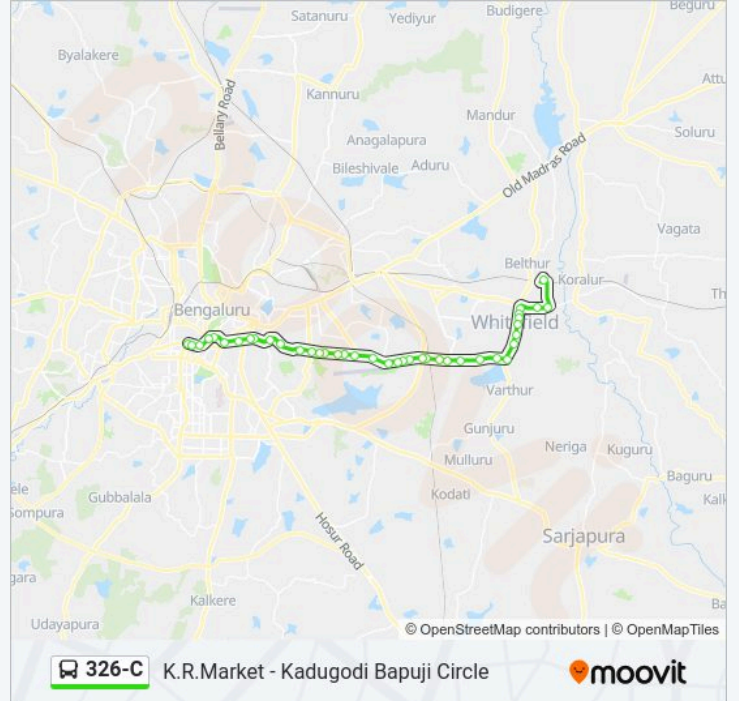

### Direction: Kadugodi Bapuji Circle

42 stops

[VIEW LINE SCHEDULE](#)

K.R.Market

Town Hall

Corporation

St.Joseph Boys High School Malya Hospital

Richmond Circle