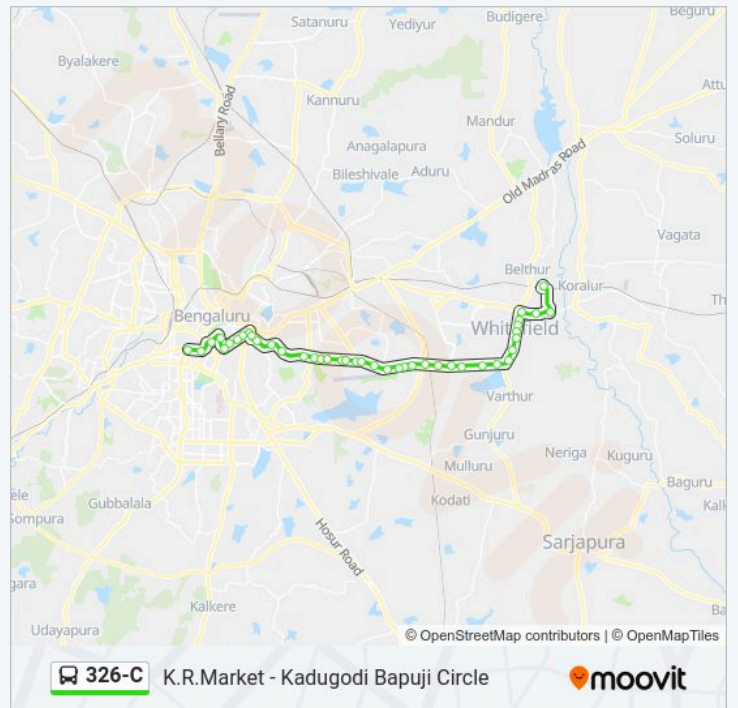

Line Summary:

Hosmat Hospital
Military Accounts Office
Commando Hospital
Domlur
Domlur Flyover
Kodihalli
Manipal Hospital
Murugeshpalya
Rajarajeshwari Talkies
H.A.L.Main Gate
H.A.L.Post Office
Helicopter Division
H.A.L.Kalyana Mantapa
Yamalur Cross
Doddanekkundi C.R.S.
Marathahalli
Marathahalli Bridge
Munnekolalu Cross (Spice Garden)
Kundalahalli Gate
Thubarahalli
Siddapura
Ramagondanahalli
Varthuru Kodi
Brooke Bond
Whitefield Post Office
Sai Baba General Hospital
Munish Singh Hospital
Coffee Day Hope Farm
Hope Farm
M.V.J.College
Channasandra
Kadugodi Bapuji Circle