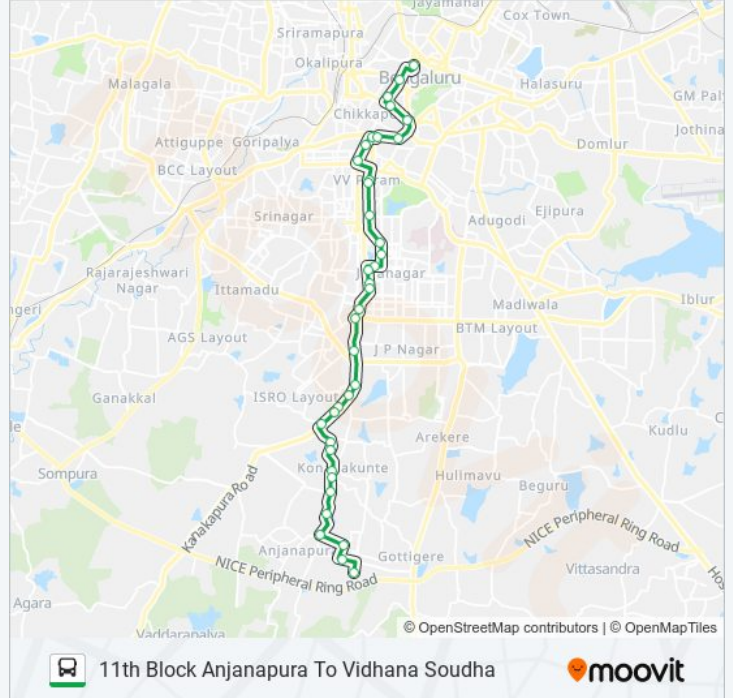

215-NE VSD

11th Block Anjanapura To Vidhana Soudha

Get The App

The 215-NE VSD bus line 11th Block Anjanapura To Vidhana Soudha has one route. For regular weekdays, their operation hours are:

(1) Vidhana Soudha: 15:50

Use the Moovit App to find the closest 215-NE VSD bus station near you and find out when is the next 215-NE VSD bus arriving.

Direction: Vidhana Soudha

37 stops

[VIEW LINE SCHEDULE](#)

11th Block Anjanapura
Anjanapura 10th Block
Krb Indian Oil Petrol Bunk Kembathalli
Anjanapura
Nandi Garden Kothanur
Avalahalli Tippu Circle
Glass Factory Avalahalli
Hari Nagara Cross
Sowdamini Kalyana Mantapa
Konanakunte
Konanakunte Cross (Kanakapura Road)
Metro Whole Sale (Kanakapura Road)
Yelachenahalli Metro Station
Yelachenahalli
Jaraganahalli
Sarakki
Banashankari Bus Station
Hunasemara
Deepak Nursing Home
Deepak Nursing Home
Yediyur

215-NE VSD bus Time Schedule

Vidhana Soudha Route Timetable:

Sunday	15:50
Monday	15:50
Tuesday	15:50
Wednesday	15:50
Thursday	15:50
Friday	15:50
Saturday	15:50

215-NE VSD bus Info**Direction:** Vidhana Soudha**Stops:** 37**Trip Duration:** 54 min**Line Summary:**

215-NE VSD bus time schedules and route maps are available in an offline PDF at moovitapp.com. Use the [Moovit App](#) to see live bus times, train schedule or subway schedule, and step-by-step directions for all public transit in Bengaluru.