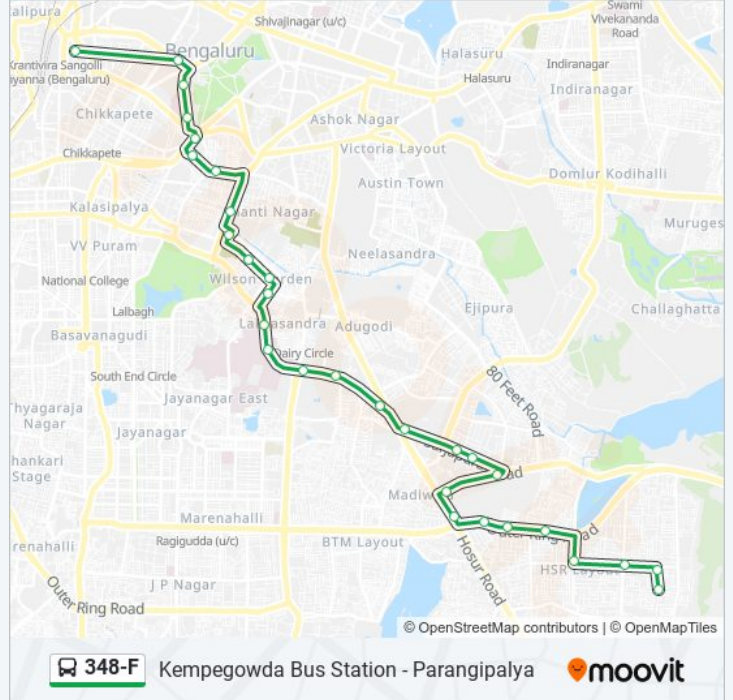

Koramangala Water Tank

Kudure Mukha Colony

Krupanidhi College Madiwala

Madiwala

Central Silk Board

Central Silk Board

S.I.Apartment (H.S.R.Layout)

14th Main H.S.R.Layout

H.S.R Layout (B.D.A Complex)

Jnana Srushti School

H.S.R.Layout (K.E.B. Junction)

Parangipalya

348-F bus time schedules and route maps are available in an offline PDF at moovitapp.com. Use the [Moovit App](#) to see live bus times, train schedule or subway schedule, and step-by-step directions for all public transit in Bengaluru.

[About Moovit](#) • [MaaS Solutions](#) • [Supported Countries](#) • [Mooviter Community](#)

© 2024 Moovit - All Rights Reserved

Check Live Arrival Times