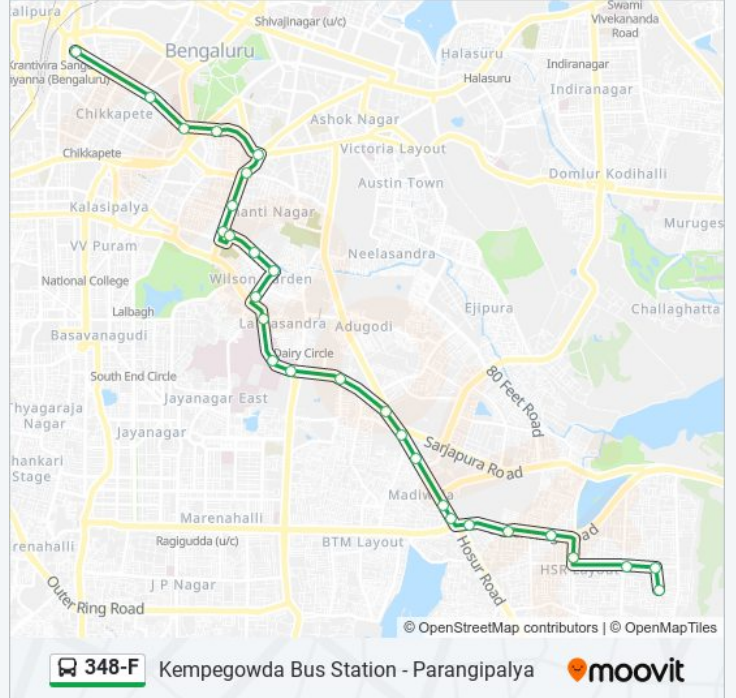

K.H.Road

Walker Langford Road

Richmond Circle

Pallavi Talkies

St.Marthas Hospital Corporation

Mysore Bank

Kempegowda Bus Station

Direction: Parangipalya

30 stops

[VIEW LINE SCHEDULE](#)

Kempegowda Bus Station

Maharani College

K.R.Circle

St Marthas Hospital Corporation

Corporation

Corporation

Subbaiah Circle

K.H.Road

Shanthinagara Bus Station

Wilson Garden Police Station

Janatha Hotel Wilson Garden

Wilson Garden 12th Cross

Lakkasandra

Nimhans Hospital

Bengaluru Dairy Circle

Muneshwara Temple

Hosur Road Junction

St Johns Hospital

348-F bus Time Schedule

Parangipalya Route Timetable:

Sunday	10:15 - 14:40
Monday	10:15 - 14:40
Tuesday	10:15 - 14:40
Wednesday	10:15 - 14:40
Thursday	10:15 - 14:40
Friday	10:15 - 14:40
Saturday	10:15 - 14:40

348-F bus Info

Direction: Parangipalya

Stops: 30

Trip Duration: 37 min

Line Summary: