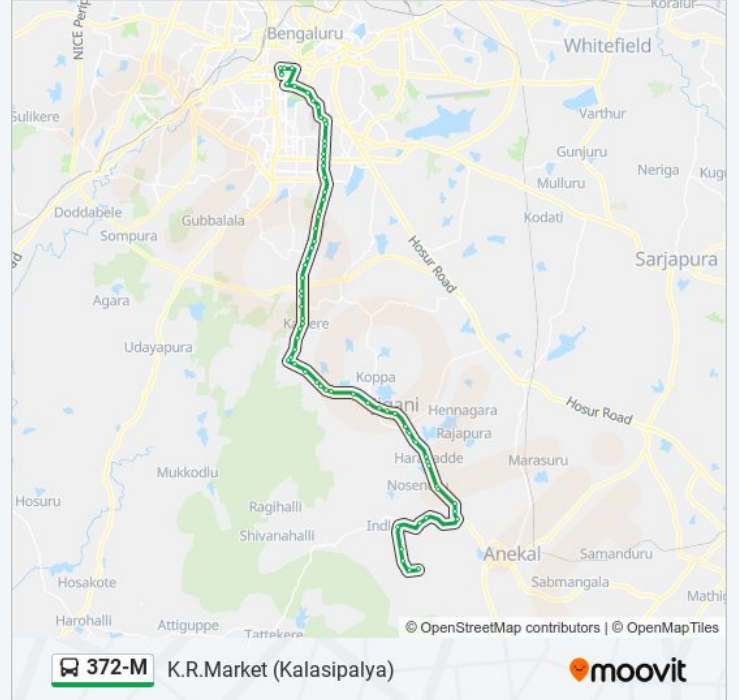

Jigani Double Road

Harapanahalli

Koppa Gate

Begihalli

Mantapa Cross

Ragihalli Gate

Mantapa Cross

Junglepalya Gate

Sarala Birla Academy

Bannerughatta Circle

Vijaya Bank Bannerughatta

Ryan International School

Sampangiram Nagara

A.M.C.College

Kalkere

Tulips Resort

Koli Farm Gate / Viewers Colony

Basavanapura Gate

T John College

Gottigere

Himagiri

Kalena Agrahara

Loyola School

Hulimavu (Meenakshi Temple)

Hulimavu Gate

B.P.L.

Arakere Gate

Apollo Hospital (Bannerughatta Road)

Bilekahalli

J.P.Nagara 3rd Phase

Mico Layout Checkpost

Jayadeva Hospital

Gurappanapalya