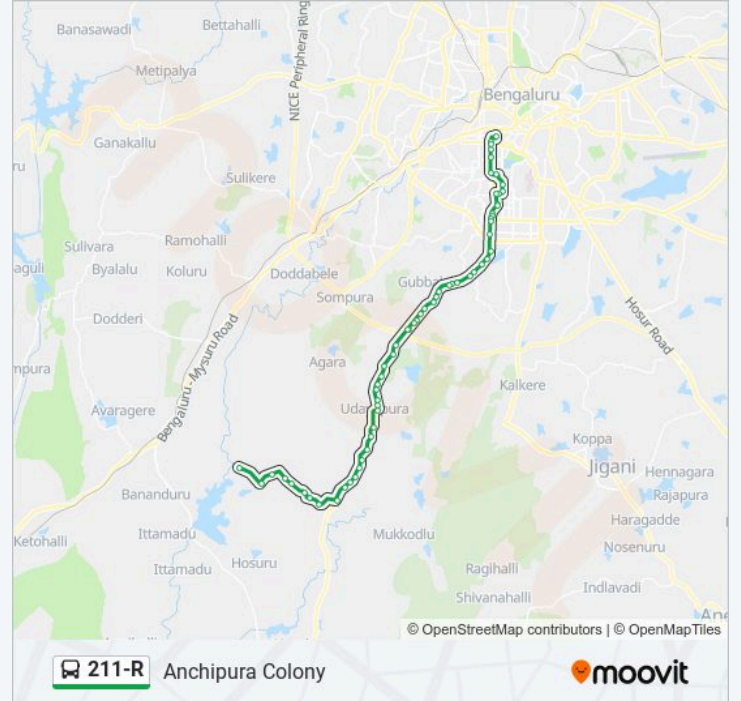

Konanakunte Cross (Kanakapura Road)

Konanakunte Cross Metro Station

Doddakallasandra

Doddakallsandra Metro Station

Gubbalala

Raghuvanahalli Cross

Vajarahalli Metro Station

Bayyanapalya

Thalagattapura Metro Station

Thalagattapura

Twinkler School Thalagattapura

Vajramuneshwara Gate

Silk Institute Metro Station

Silk Institute Metro Station

Chinnayyanapalya Silk Farm

Agara Cross

Kuppareddy Kere

Shanimahathma Temple

Lakshmipura

Saaludoddy

Dayananda Sagar Vidya Samste

Art Of Living (Kanakapura Road)

Udipalya

Saluhunase

Santekatte

Kaggalipura

Pattareddypalya

Gandhinagara

Power Substation

A.P.S.College

Somanahalli Cross

Nelagulli Cross