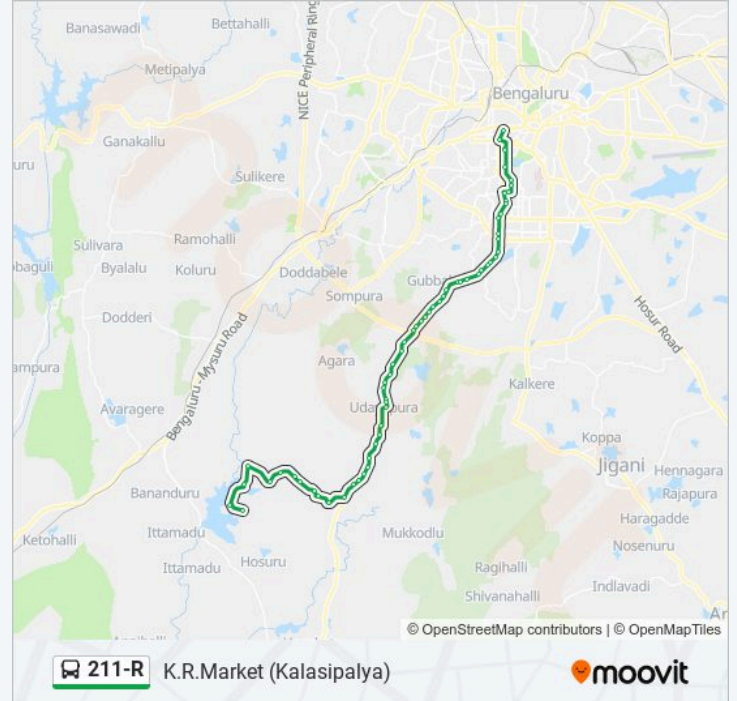

Udipalya

Art Of Living (Kanakapura Road)

Dayananda Sagar Vidya Samste

Saaludoddy

Lakshmipura

Shanimahathma Temple

Kuppareddy Kere

Agara Cross

Chinnayyanapalya Silk Farm

Silk Institute Metro Station

Silk Institute Metro Station

Vajramuneshwara Gate

Twinkler School Thalagattapura

Thalagattapura

Thalagattapura Metro Station

Bayyanapalya

Vajarahalli Metro Station

Raghuvanahalli Cross

Gubbalala

Doddakallsandra Metro Station

Doddakallasandra

Konanakunte Cross Metro Station

Konanakunte Cross (Kanakapura Road)

Metro Whole Sale (Kanakapura Road)

Yelachenahalli Metro Station

Yelachenahalli

Jaraganahalli

J.P.Nagara Metro Station

Sarakki

Banashankari Bus Station

Hunasemara

Deepak Nursing Home